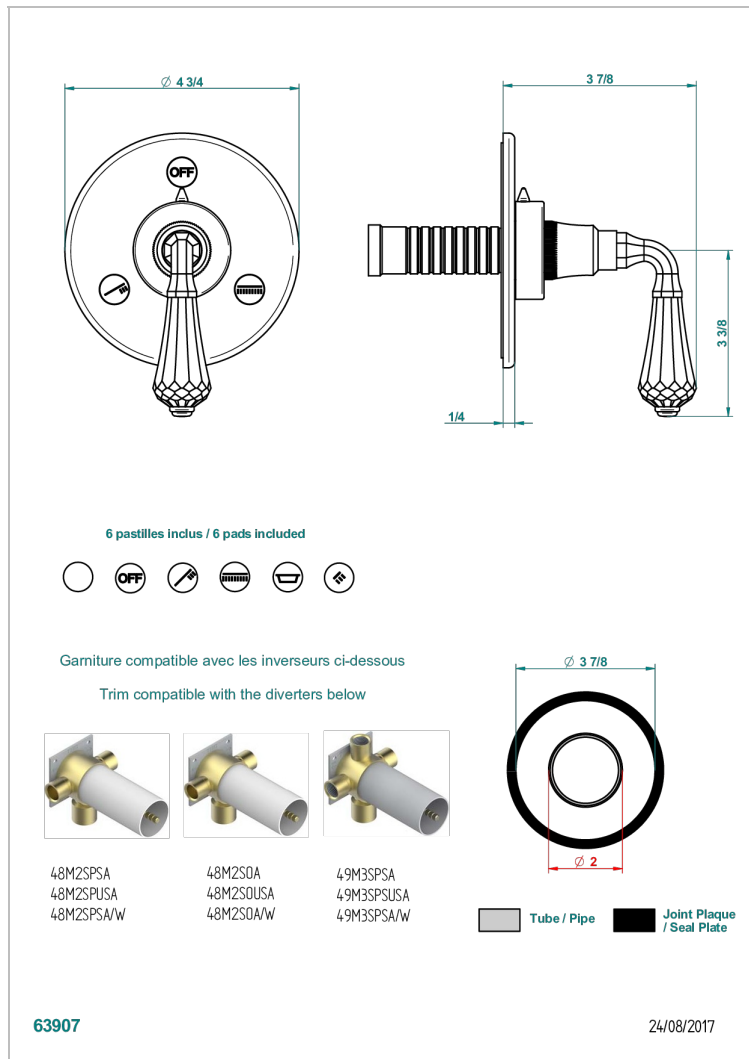

# ART DECO CRYSTAL

A56-48M2SB

Trim for wall mounted diverter, 2 ways - ref. 48M2 and 3 ways - ref. 49M3

## CHARACTERISTIC

- Art Déco Crystal
- Trim for wall mounted diverter, 2 ways - ref. 48M2 and 3 ways - ref. 49M3

## RELATED SKU'S

- Ref. G00-48M2SOA Wall mounted 3-way diverter with ceramic cartridge for concealed installation- 1 inlet 3/4" and 2 outlets 1/2" without stop position, without trim
- Ref. G00-48M2SPSA Wall mounted 3-way diverter with ceramic cartridge for concealed installation, 1 inlet 3/4" and 2 outlets 1/2" with stop position, without trim
- Ref. G00-49M3SPSA Wall mounted 4-way diverter with ceramic cartridge for concealed installation- 1 inlet 3/4" and 3 outlets 1/2" with stop position, without trim