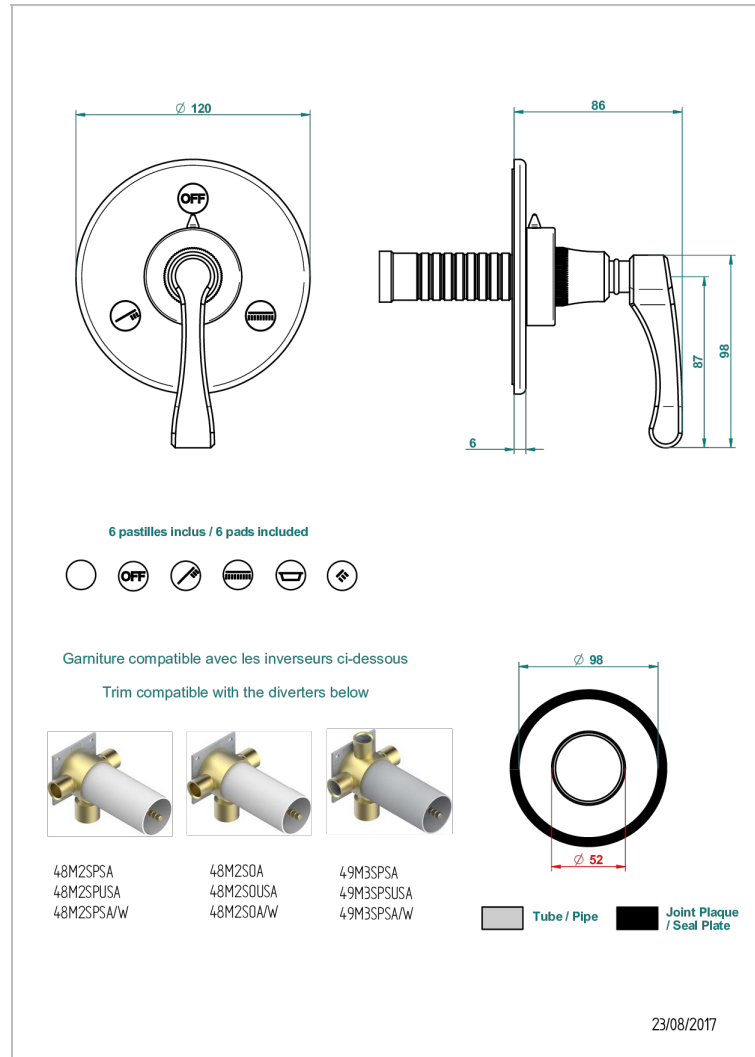

ART DECO WITH LEVER HANDLES

A55-48M2SB

Trim for wall mounted diverter - 2 ways ref.48M2 & 3 ways ref.49M3

CHARACTERISTIC

- Art Déco with lever handles
- Trim for wall mounted diverter - 2 ways ref.48M2 & 3 ways ref.49M3

RELATED SKU'S

- Ref. G00-48M2SOUSA Wall mounted 3-way diverter with ceramic cartridge for concealed installation- 1 inlet 3/4" and 2 outlets 1/2" without shared ports no stop position - no trim
- Ref. G00-48M2SPSUSA Wall mounted 3-way diverter with ceramic cartridge for concealed installation- 1 inlet 3/4" and 2 outlets 1/2" with positive top, no shared ports - no trim
- Ref. G00-49M3SPSUSA Wall mounted 4-way diverter with ceramic cartridge for concealed installation- 1 inlet 3/4" and 3 outlets 1/2" with positive top, no shared ports - no trim