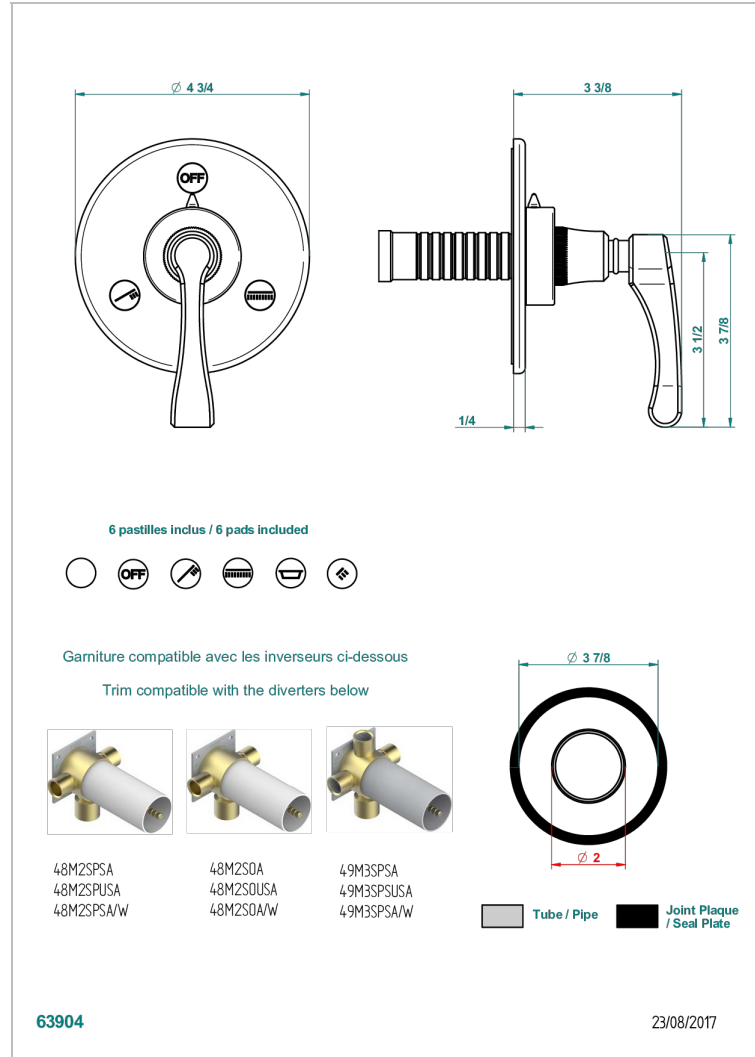

ART DECO WITH LEVER HANDLES

A55-48M2SB

Trim for wall mounted diverter - 2 ways ref.48M2 & 3 ways ref.49M3

CHARACTERISTIC

- Art Déco with lever handles
- Trim for wall mounted diverter - 2 ways ref.48M2 & 3 ways ref.49M3

RELATED SKU'S

- Ref. G00-48M2SOUSA Wall mounted 3-way diverter with ceramic cartridge for concealed installation- 1 inlet 3/4" and 2 outlets 1/2" without shared ports no stop position - no trim
- Ref. G00-48M2SPSUSA Wall mounted 3-way diverter with ceramic cartridge for concealed installation- 1 inlet 3/4" and 2 outlets 1/2" with positive top, no shared ports - no trim
- Ref. G00-49M3SPSUSA Wall mounted 4-way diverter with ceramic cartridge for concealed installation- 1 inlet 3/4" and 3 outlets 1/2" with positive top, no shared ports - no trim