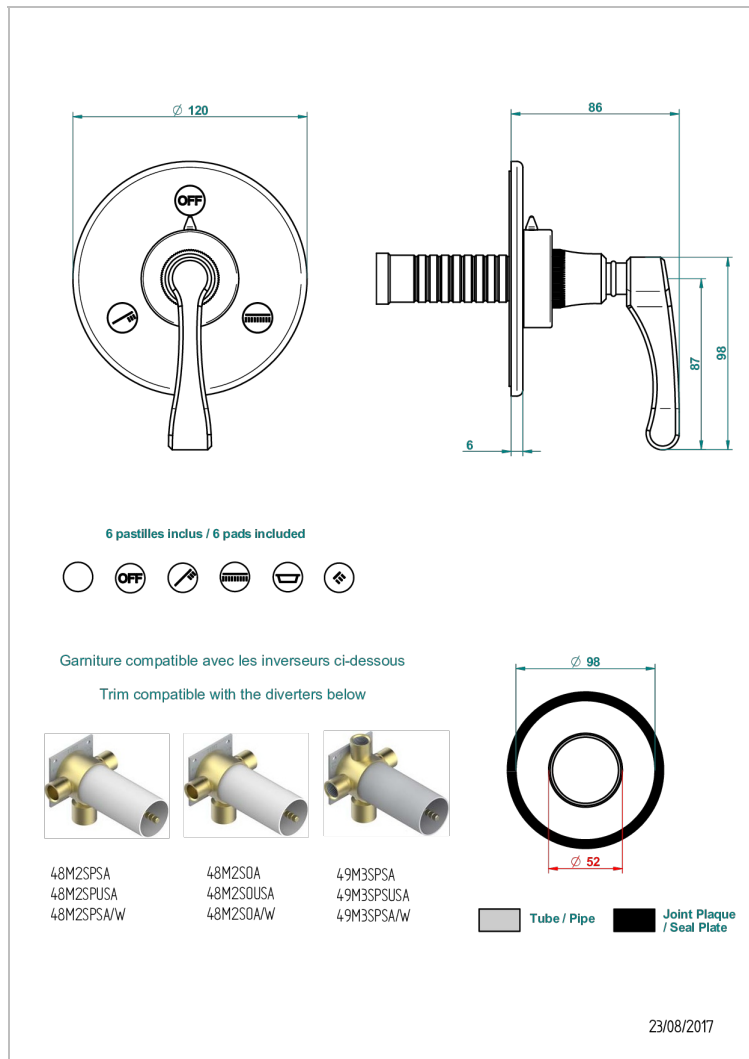

ART DECO WITH LEVER

A55-48M2SB

Trim for wall mounted diverter, 2 ways - ref. 48M2 and 3 ways - ref. 49M3

CHARACTERISTIC

- Art Déco with lever
- Trim for wall mounted diverter, 2 ways - ref. 48M2 and 3 ways - ref. 49M3

RELATED SKU'S

- Ref. G00-48M2SOA Wall mounted 3-way diverter with ceramic cartridge for concealed installation- 1 inlet 3/4" and 2 outlets 1/2" without stop position, without trim
- Ref. G00-48M2SPSA Wall mounted 3-way diverter with ceramic cartridge for concealed installation, 1 inlet 3/4" and 2 outlets 1/2" with stop position, without trim
- Ref. G00-49M3SPSA Wall mounted 4-way diverter with ceramic cartridge for concealed installation- 1 inlet 3/4" and 3 outlets 1/2" with stop position, without trim