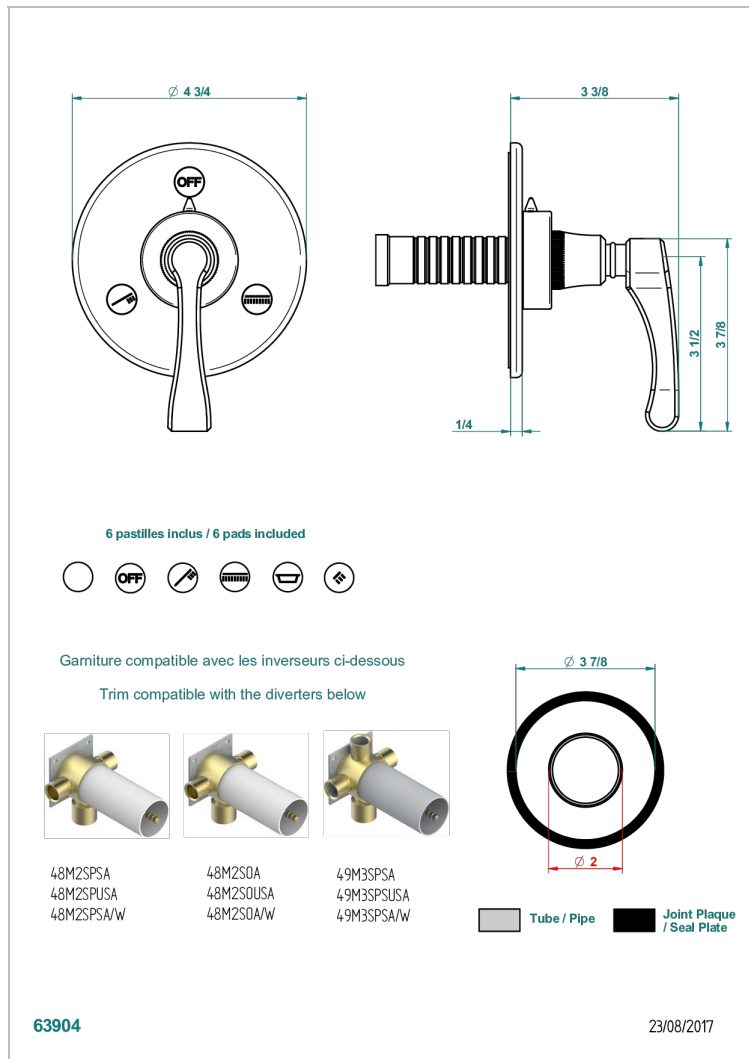

ART DECO WITH LEVER

A55-48M2SB

Trim for wall mounted diverter, 2 ways - ref. 48M2 and 3 ways - ref. 49M3

CHARACTERISTIC

- Art Déco with lever
- Trim for wall mounted diverter, 2 ways - ref. 48M2 and 3 ways - ref. 49M3

RELATED SKU'S

- Ref. G00-48M2SOA Wall mounted 3-way diverter with ceramic cartridge for concealed installation- 1 inlet 3/4" and 2 outlets 1/2" without stop position, without trim
- Ref. G00-48M2SPSA Wall mounted 3-way diverter with ceramic cartridge for concealed installation, 1 inlet 3/4" and 2 outlets 1/2" with stop position, without trim
- Ref. G00-49M3SPSA Wall mounted 4-way diverter with ceramic cartridge for concealed installation- 1 inlet 3/4" and 3 outlets 1/2" with stop position, without trim