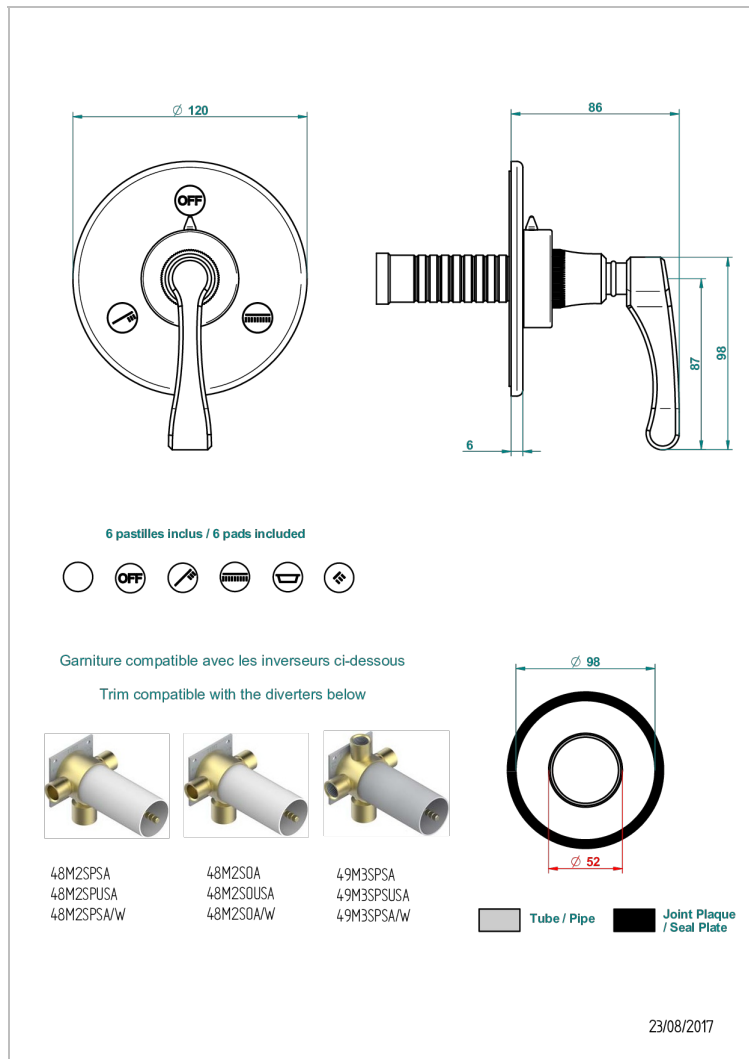

# ART DECO WITH LEVER

A55-48M2SB

Trim for wall mounted diverter, 2 ways - ref. 48M2 and 3 ways - ref. 49M3

## CHARACTERISTIC

- Art Déco with lever
- Trim for wall mounted diverter, 2 ways - ref. 48M2 and 3 ways - ref. 49M3

## RELATED SKU'S

- Ref. G00-48M2SOA Wall mounted 3-way diverter with ceramic cartridge for concealed installation- 1 inlet 3/4" and 2 outlets 1/2" without stop position, without trim
- Ref. G00-48M2SPSA Wall mounted 3-way diverter with ceramic cartridge for concealed installation, 1 inlet 3/4" and 2 outlets 1/2" with stop position, without trim
- Ref. G00-49M3SPSA Wall mounted 4-way diverter with ceramic cartridge for concealed installation- 1 inlet 3/4" and 3 outlets 1/2" with stop position, without trim