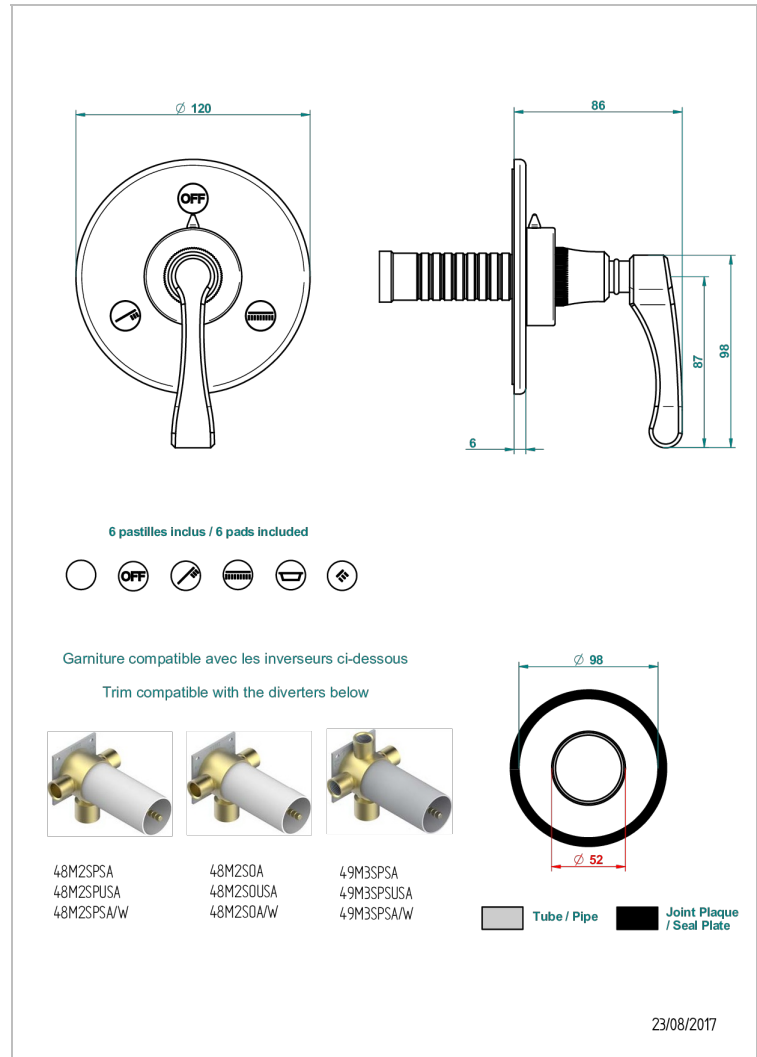

ART DECO WITH LEVER

A55-48M2SB

Trim for wall mounted diverter, 2 ways - ref. 48M2 and 3 ways - ref. 49M3

特色

- Art Déco with lever
- Trim for wall mounted diverter, 2 ways - ref. 48M2 and 3 ways - ref. 49M3

相关的SKU

- Ref. G00-48M2SOA Wall mounted 3-way diverter with ceramic cartridge for concealed installation- 1 inlet 3/4" and 2 outlets 1/2" without stop position, without trim
- Ref. G00-48M2SPSA Wall mounted 3-way diverter with ceramic cartridge for concealed installation, 1 inlet 3/4" and 2 outlets 1/2" with stop position, without trim
- Ref. G00-49M3SPSA Wall mounted 4-way diverter with ceramic cartridge for concealed installation- 1 inlet 3/4" and 3 outlets 1/2" with stop position, without trim