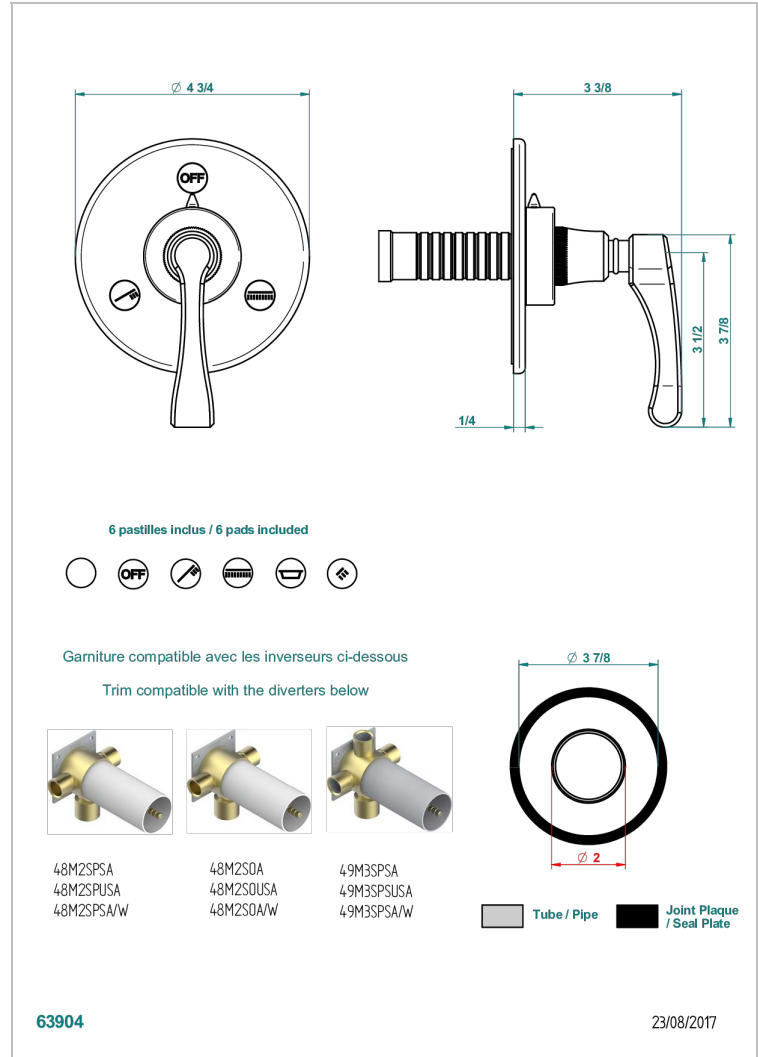

ART DECO WITH LEVER

A55-48M2SB

Trim for wall mounted diverter, 2 ways - ref. 48M2 and 3 ways - ref. 49M3

THG[®]
PARIS

特色

- Art Déco with lever
- Trim for wall mounted diverter, 2 ways - ref. 48M2 and 3 ways - ref. 49M3

相关的SKU

- Ref. G00-48M2SOA Wall mounted 3-way diverter with ceramic cartridge for concealed installation- 1 inlet 3/4" and 2 outlets 1/2" without stop position, without trim
- Ref. G00-48M2SPSA Wall mounted 3-way diverter with ceramic cartridge for concealed installation, 1 inlet 3/4" and 2 outlets 1/2" with stop position, without trim
- Ref. G00-49M3SPSA Wall mounted 4-way diverter with ceramic cartridge for concealed installation- 1 inlet 3/4" and 3 outlets 1/2" with stop position, without trim