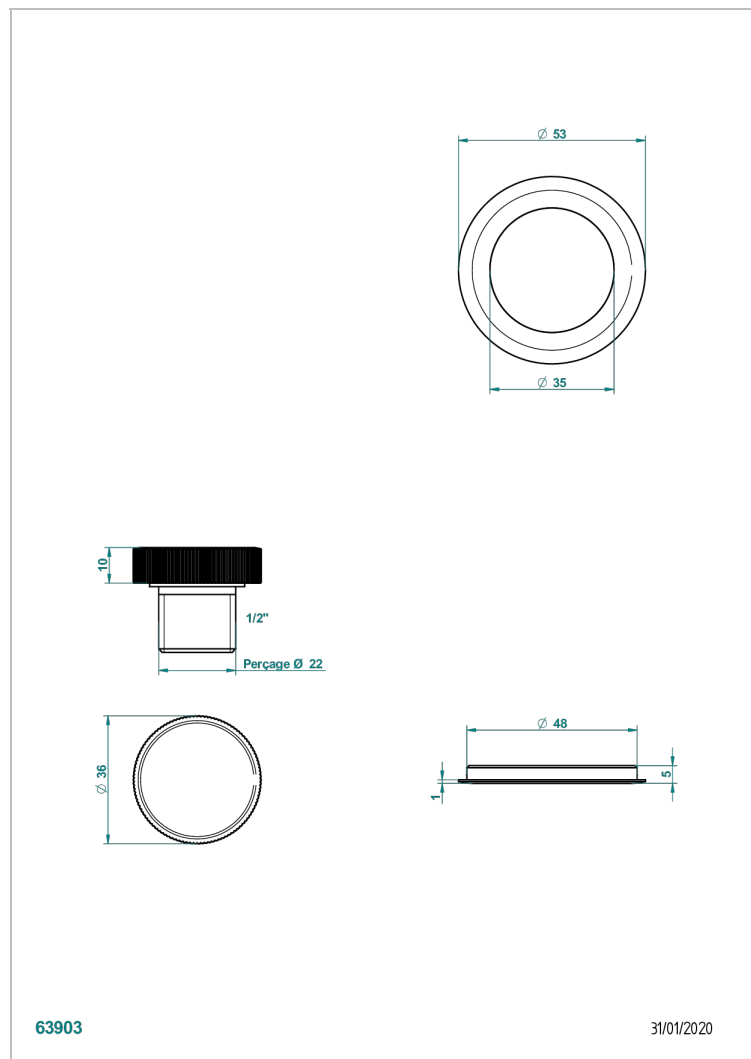

WHIRPOOL SYSTEM

B12-K110

Disinfection system

THG[®]
PARIS

CHARACTERISTIC

- Whirlpool system
- Disinfection system

AVAILABLE FINITIONS

Blush PVD - H62
Brass color PVD - H49
Brown bronze color PVD - F33
Gold color PVD - H52
Graphite PVD - H64
Matt Umber PVD - H67