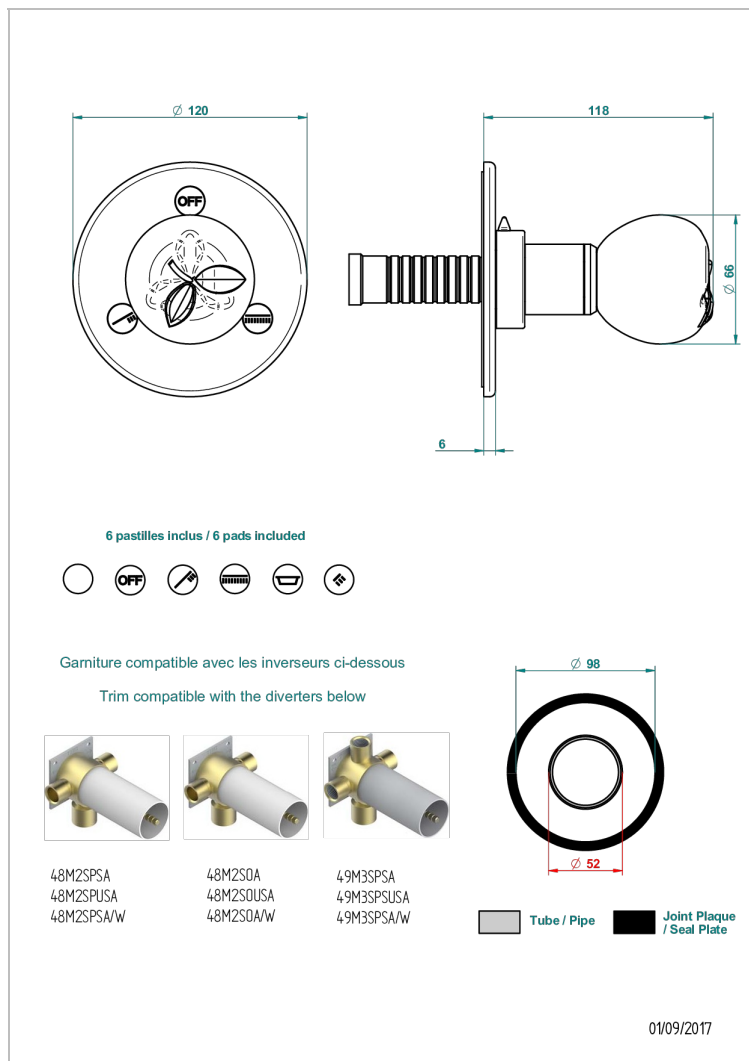

# POMME GOLD LUSTER CRYSTAL

A46-48M2SB

Trim for wall mounted diverter, 2 ways - ref. 48M2 and 3 ways - ref. 49M3

## CHARACTERISTIC

- Pomme Gold luster crystal
- Trim for wall mounted diverter, 2 ways - ref. 48M2 and 3 ways - ref. 49M3