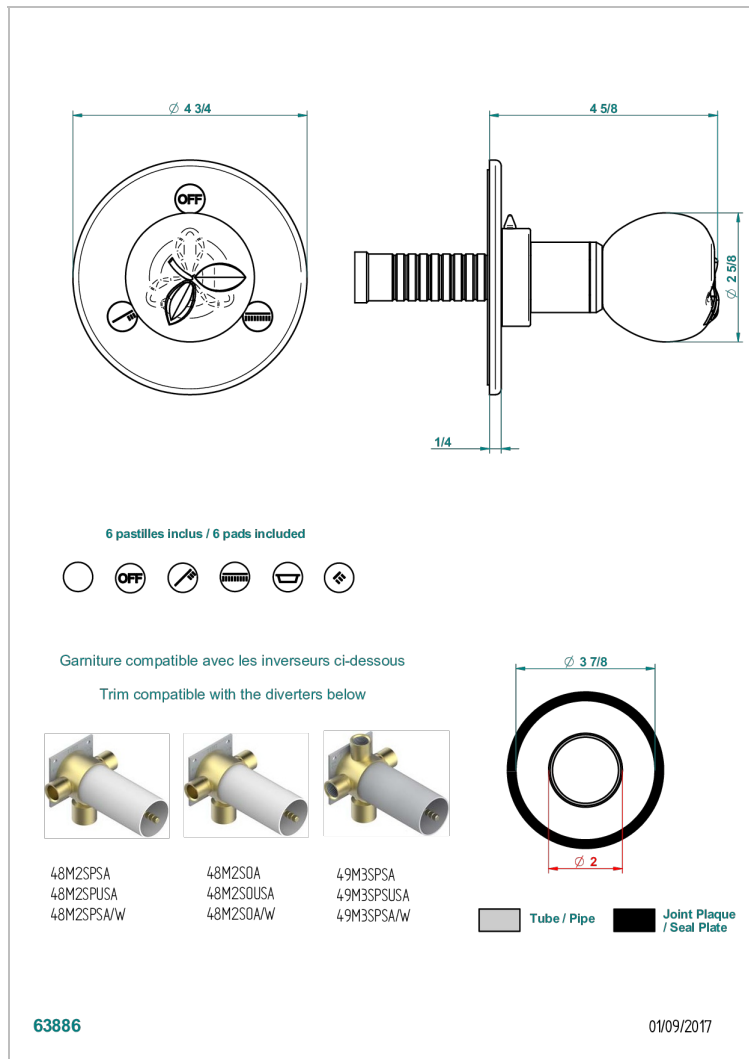

POMME GOLD LUSTER CRYSTAL

A46-48M2SB

Trim for wall mounted diverter, 2 ways - ref. 48M2 and 3 ways - ref. 49M3

CHARACTERISTIC

- Pomme Gold luster crystal
- Trim for wall mounted diverter, 2 ways - ref. 48M2 and 3 ways - ref. 49M3