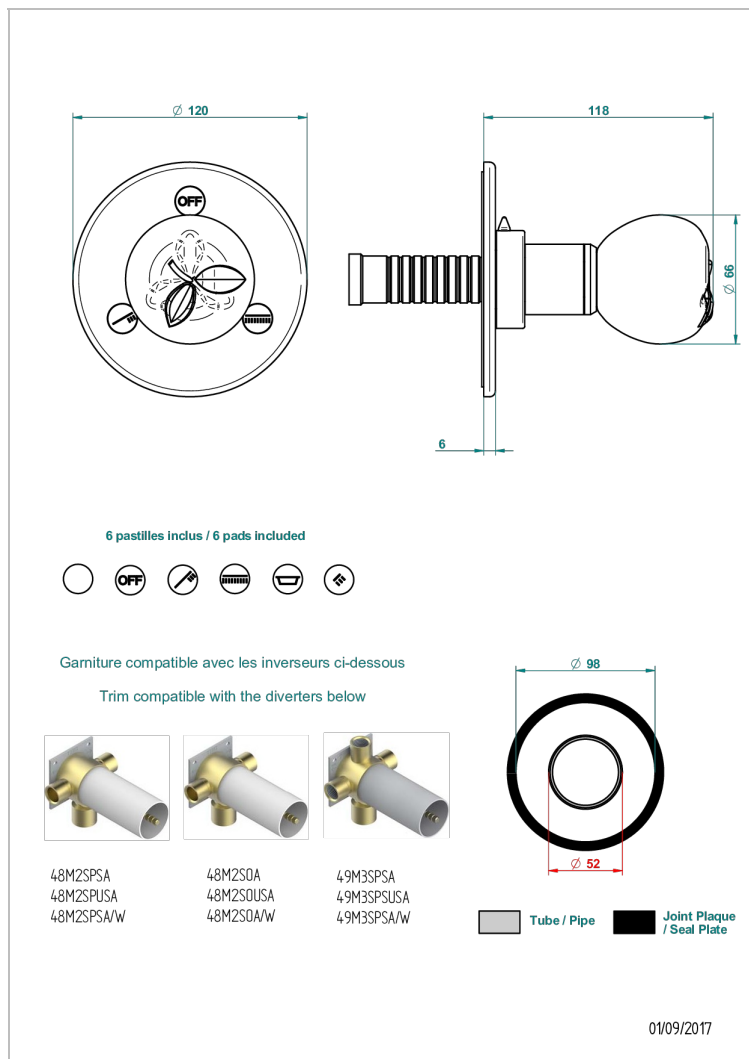

POMME CRISTAL LUSTROSO DORADO

A46-48M2SB

Trim for wall mounted diverter, 2 ways - ref. 48M2 and 3 ways - ref. 49M3

CARACTERÍSTICAS

- Pomme cristal lustroso dorado
- Trim for wall mounted diverter, 2 ways - ref. 48M2 and 3 ways - ref. 49M3

PRODUCTOS RELACIONADOS

- Ref. G00-48M2SOA Wall mounted 3-way diverter with ceramic cartridge for concealed installation- 1 inlet 3/4" and 2 outlets 1/2" without stop position, without trim
- Ref. G00-48M2SPSA Wall mounted 3-way diverter with ceramic cartridge for concealed installation, 1 inlet 3/4" and 2 outlets 1/2" with stop position, without trim
- Ref. G00-49M3SPSA Wall mounted 4-way diverter with ceramic cartridge for concealed installation- 1 inlet 3/4" and 3 outlets 1/2" with stop position, without trim