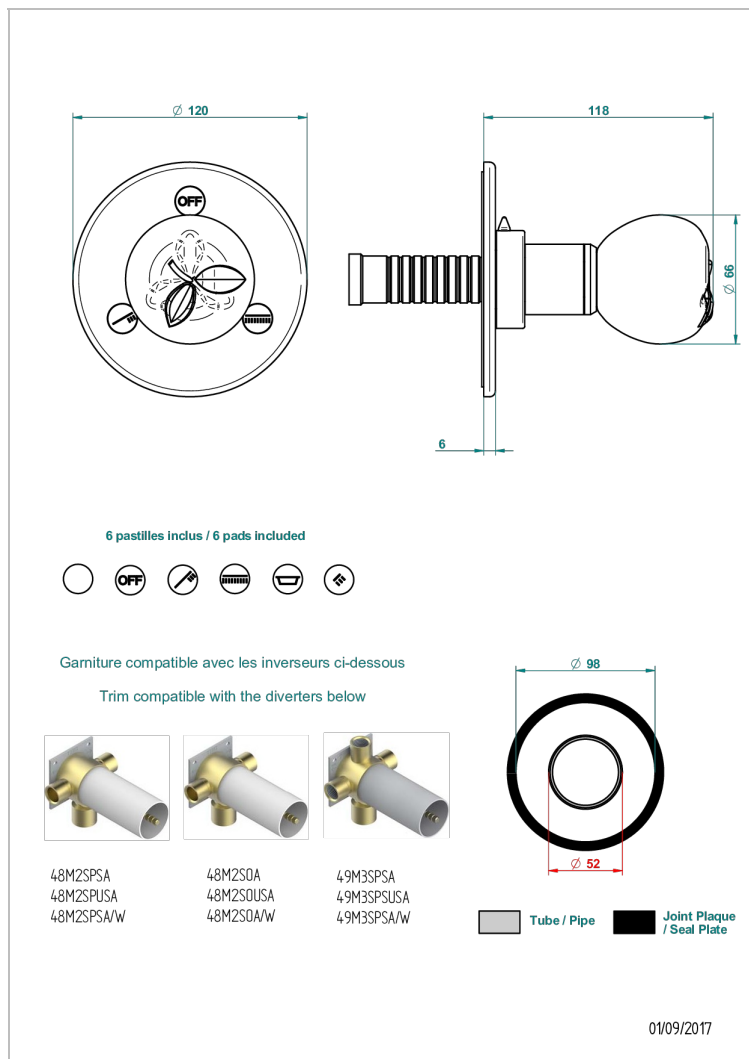

POMME GOLD LUSTER CRYSTAL

A46-48M2SB

Trim for wall mounted diverter, 2 ways - ref. 48M2 and 3 ways - ref. 49M3

CHARACTERISTIC

- Pomme Gold luster crystal
- Trim for wall mounted diverter, 2 ways - ref. 48M2 and 3 ways - ref. 49M3

RELATED SKU'S

- Ref. G00-48M2SOA Wall mounted 3-way diverter with ceramic cartridge for concealed installation- 1 inlet 3/4" and 2 outlets 1/2" without stop position, without trim
- Ref. G00-48M2SPSA Wall mounted 3-way diverter with ceramic cartridge for concealed installation, 1 inlet 3/4" and 2 outlets 1/2" with stop position, without trim
- Ref. G00-49M3SPSA Wall mounted 4-way diverter with ceramic cartridge for concealed installation- 1 inlet 3/4" and 3 outlets 1/2" with stop position, without trim