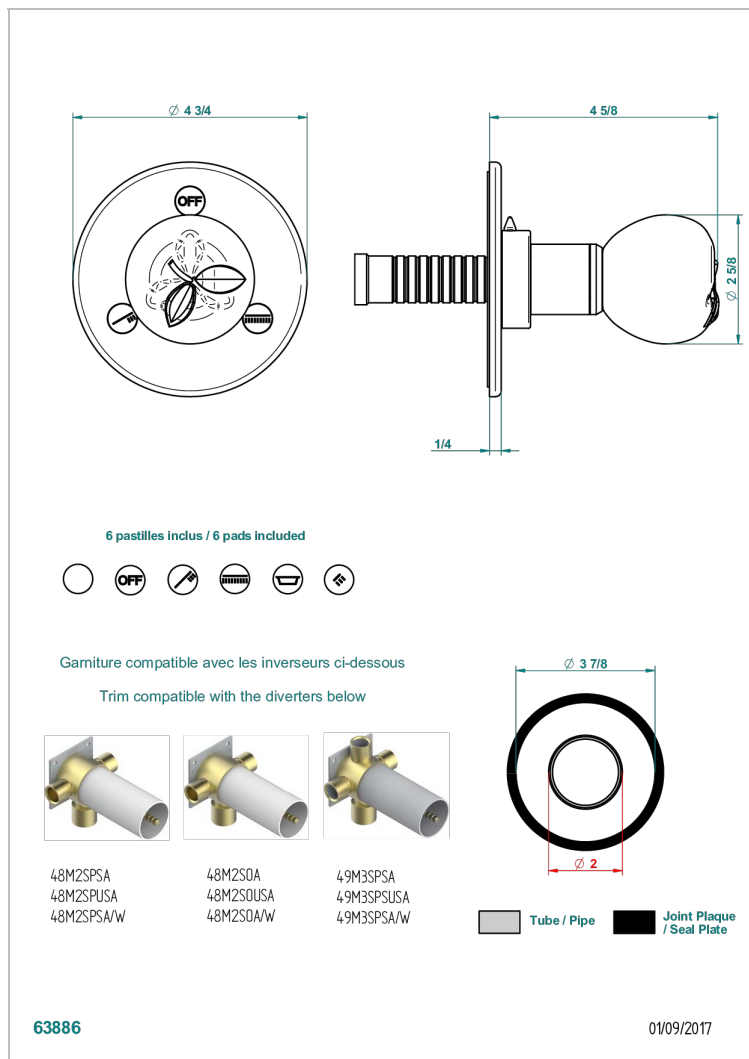

POMME CRISTAL LUSTROSO DORADO

A46-48M2SB

Trim for wall mounted diverter, 2 ways - ref. 48M2 and 3 ways - ref. 49M3

CARACTERÍSTICAS

- Pomme cristal lustroso dorado
- Trim for wall mounted diverter, 2 ways - ref. 48M2 and 3 ways - ref. 49M3

PRODUCTOS RELACIONADOS

- Ref. G00-48M2SOA Wall mounted 3-way diverter with ceramic cartridge for concealed installation- 1 inlet 3/4" and 2 outlets 1/2" without stop position, without trim
- Ref. G00-48M2SPSA Wall mounted 3-way diverter with ceramic cartridge for concealed installation, 1 inlet 3/4" and 2 outlets 1/2" with stop position, without trim
- Ref. G00-49M3SPSA Wall mounted 4-way diverter with ceramic cartridge for concealed installation- 1 inlet 3/4" and 3 outlets 1/2" with stop position, without trim