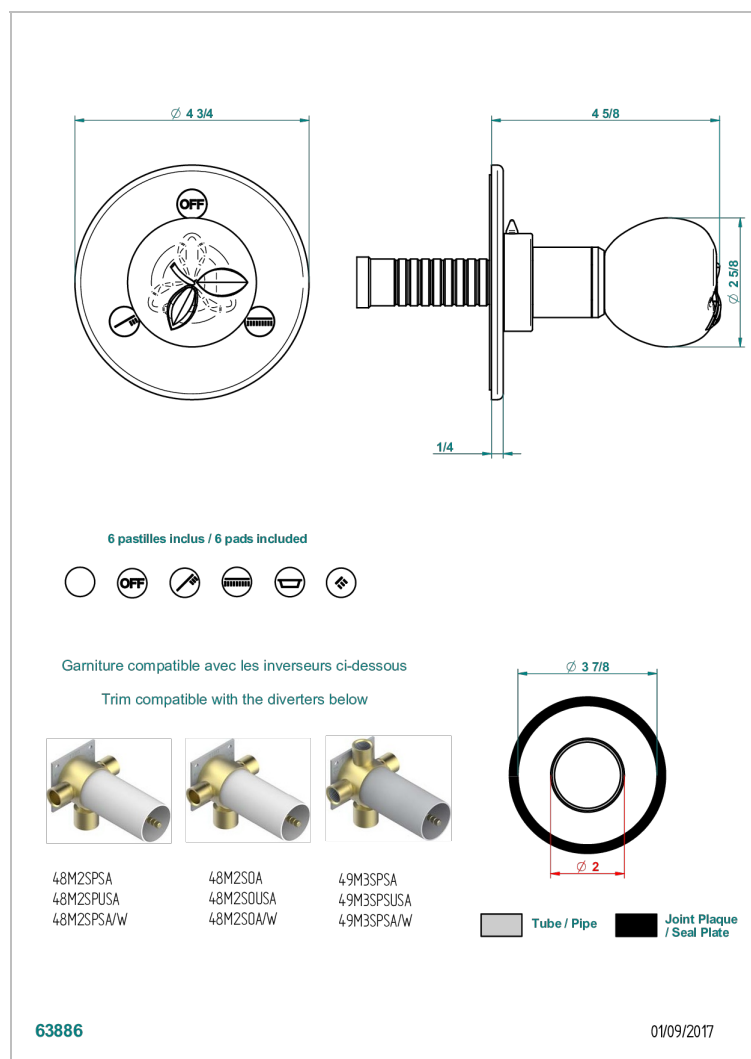

POMME GOLD LUSTER CRYSTAL

A46-48M2SB

Trim for wall mounted diverter, 2 ways - ref. 48M2 and 3 ways - ref. 49M3

CHARACTERISTIC

- Pomme Gold luster crystal
- Trim for wall mounted diverter, 2 ways - ref. 48M2 and 3 ways - ref. 49M3

RELATED SKU'S

- Ref. G00-48M2SOA Wall mounted 3-way diverter with ceramic cartridge for concealed installation- 1 inlet 3/4" and 2 outlets 1/2" without stop position, without trim
- Ref. G00-48M2SPSA Wall mounted 3-way diverter with ceramic cartridge for concealed installation, 1 inlet 3/4" and 2 outlets 1/2" with stop position, without trim
- Ref. G00-49M3SPSA Wall mounted 4-way diverter with ceramic cartridge for concealed installation- 1 inlet 3/4" and 3 outlets 1/2" with stop position, without trim