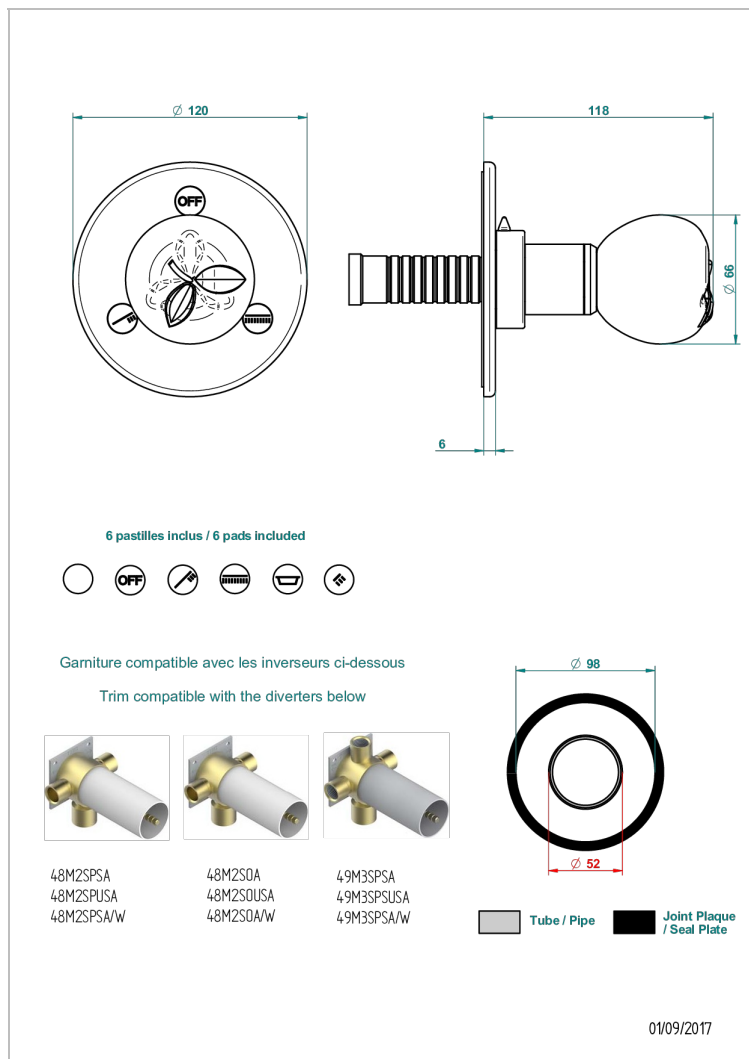

ПОММЕ С ЗОЛОЧЕНИЕМ

A46-48M2SB

Trim for wall mounted diverter, 2 ways - ref. 48M2 and 3 ways - ref. 49M3

THG
PARIS

ХАРАКТЕРИСТИКИ

- Pomme с золочением
- Trim for wall mounted diverter, 2 ways - ref. 48M2 and 3 ways - ref. 49M3

СВЯЗАННЫЕ ТОВАРНЫЕ ПОЗИЦИИ

- Ref. G00-48M2SOA Wall mounted 3-way diverter with ceramic cartridge for concealed installation- 1 inlet 3/4" and 2 outlets 1/2" without stop position, without trim
- Ref. G00-48M2SPSA Wall mounted 3-way diverter with ceramic cartridge for concealed installation, 1 inlet 3/4" and 2 outlets 1/2" with stop position, without trim
- Ref. G00-49M3SPSA Wall mounted 4-way diverter with ceramic cartridge for concealed installation- 1 inlet 3/4" and 3 outlets 1/2" with stop position, without trim