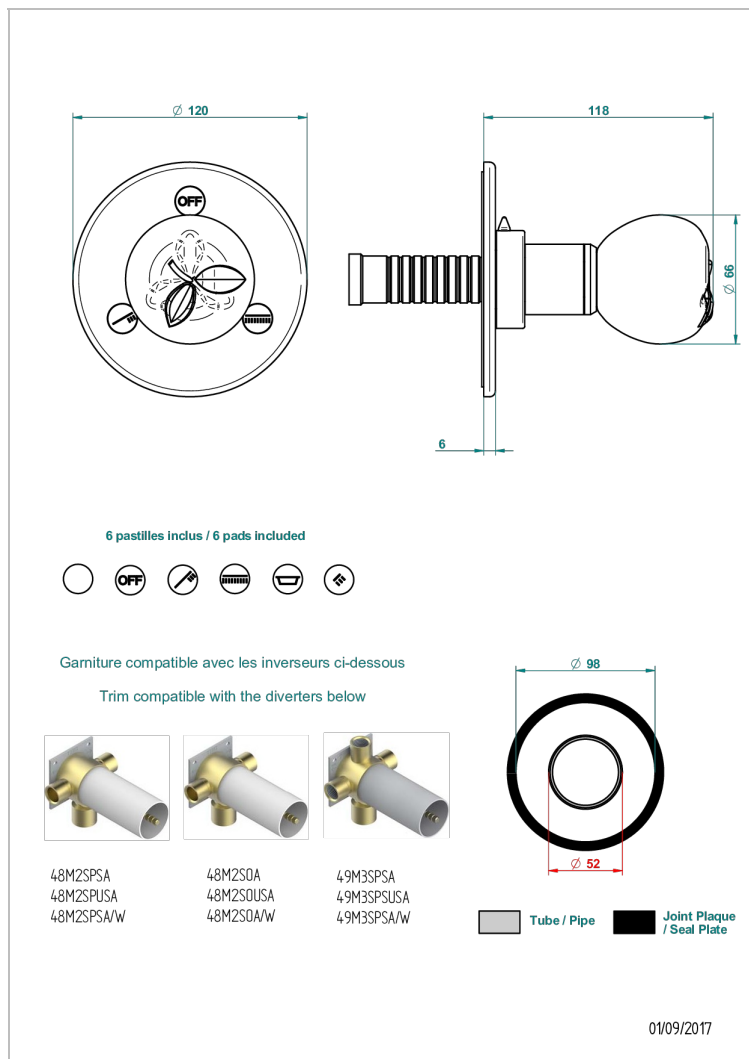

# POMME GOLD LUSTER CRYSTAL

A46-48M2SB

Trim for wall mounted diverter, 2 ways - ref. 48M2 and 3 ways - ref. 49M3

## CHARACTERISTIC

- Pomme Gold luster crystal
- Trim for wall mounted diverter, 2 ways - ref. 48M2 and 3 ways - ref. 49M3

## RELATED SKU'S

- Ref. G00-48M2SOA Wall mounted 3-way diverter with ceramic cartridge for concealed installation- 1 inlet 3/4" and 2 outlets 1/2" without stop position, without trim
- Ref. G00-48M2SPSA Wall mounted 3-way diverter with ceramic cartridge for concealed installation, 1 inlet 3/4" and 2 outlets 1/2" with stop position, without trim
- Ref. G00-49M3SPSA Wall mounted 4-way diverter with ceramic cartridge for concealed installation- 1 inlet 3/4" and 3 outlets 1/2" with stop position, without trim