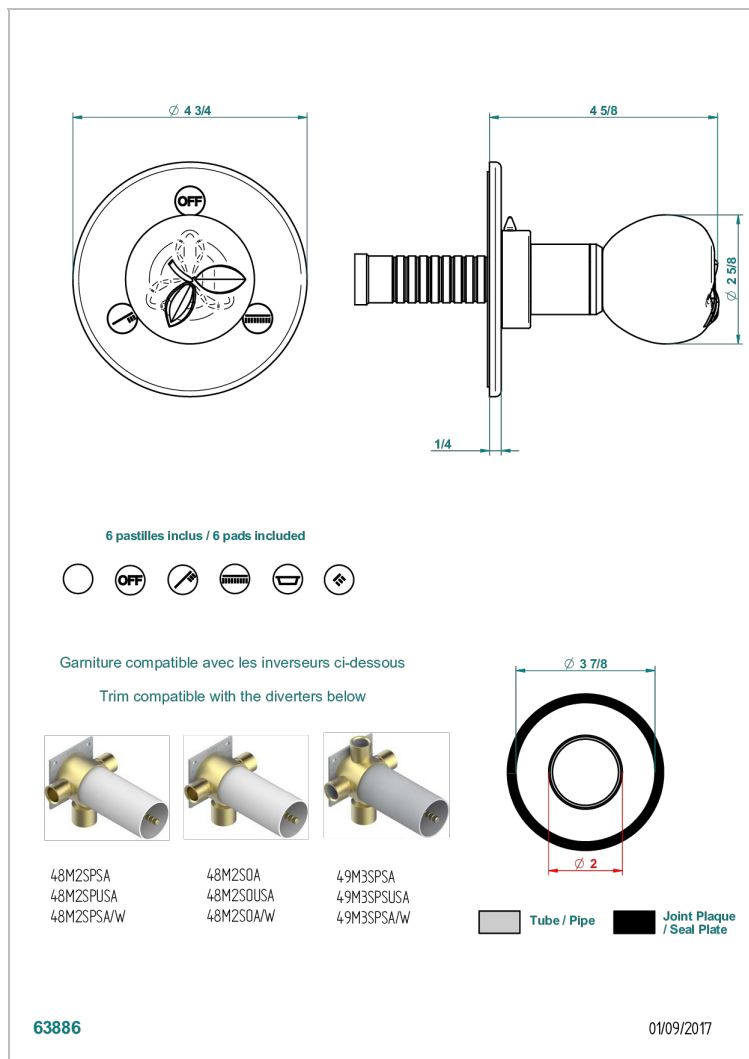

# ПОММЕ С ЗОЛОЧЕНИЕМ

A46-48M2SB

Trim for wall mounted diverter, 2 ways - ref. 48M2 and 3 ways - ref. 49M3

THG<sup>®</sup>  
PARIS

## ХАРАКТЕРИСТИКИ

- Pomme с золочением
- Trim for wall mounted diverter, 2 ways - ref. 48M2 and 3 ways - ref. 49M3

## СВЯЗАННЫЕ ТОВАРНЫЕ ПОЗИЦИИ

- Ref. G00-48M2SOA Wall mounted 3-way diverter with ceramic cartridge for concealed installation- 1 inlet 3/4" and 2 outlets 1/2" without stop position, without trim
- Ref. G00-48M2SPSA Wall mounted 3-way diverter with ceramic cartridge for concealed installation, 1 inlet 3/4" and 2 outlets 1/2" with stop position, without trim
- Ref. G00-49M3SPSA Wall mounted 4-way diverter with ceramic cartridge for concealed installation- 1 inlet 3/4" and 3 outlets 1/2" with stop position, without trim