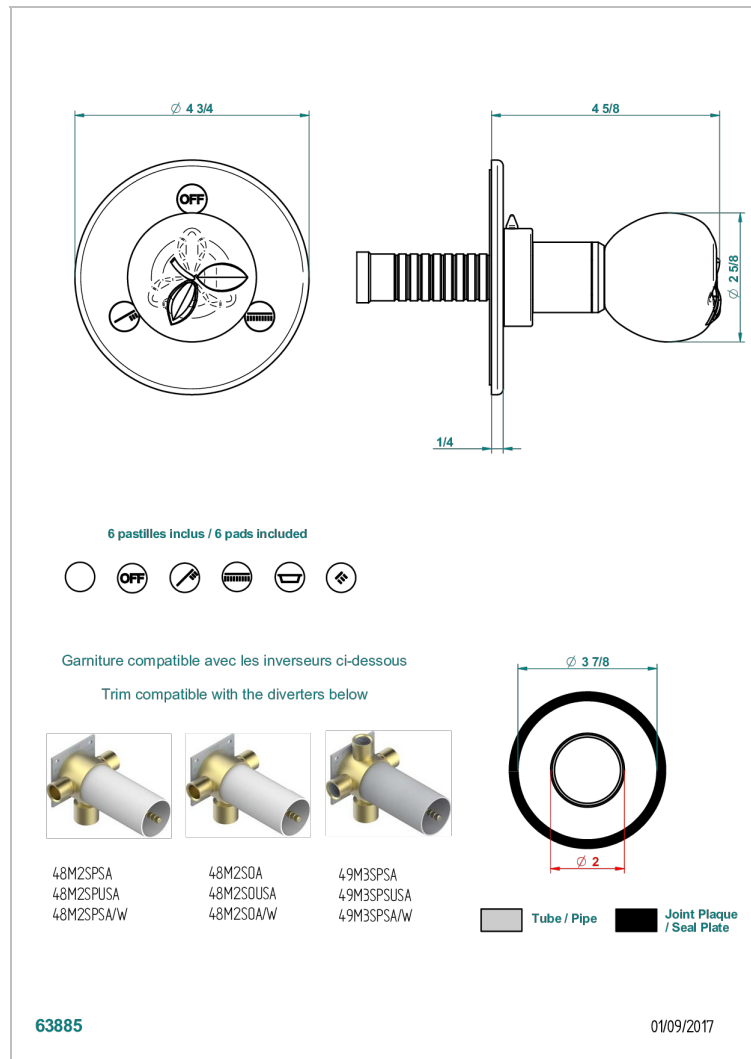

# POMME CLEAR SATIN CRYSTAL

A42-48M2SB

Trim for wall mounted diverter, 2 ways - ref. 48M2 and 3 ways - ref. 49M3

## CHARACTERISTIC

- Pomme Clear satin crystal
- Trim for wall mounted diverter, 2 ways - ref. 48M2 and 3 ways - ref. 49M3

## RELATED SKU'S

- Ref. G00-48M2SOA Wall mounted 3-way diverter with ceramic cartridge for concealed installation- 1 inlet 3/4" and 2 outlets 1/2" without stop position, without trim
- Ref. G00-48M2SPSA Wall mounted 3-way diverter with ceramic cartridge for concealed installation, 1 inlet 3/4" and 2 outlets 1/2" with stop position, without trim
- Ref. G00-49M3SPSA Wall mounted 4-way diverter with ceramic cartridge for concealed installation- 1 inlet 3/4" and 3 outlets 1/2" with stop position, without trim