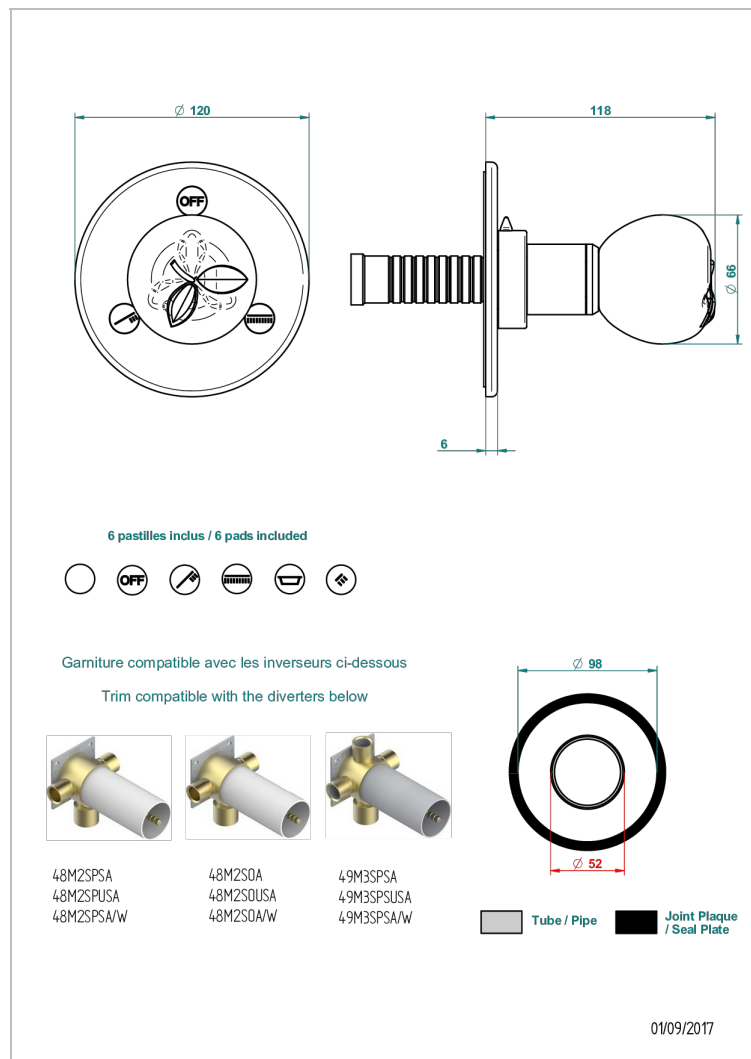

# POMME CLEAR SATIN CRYSTAL

A42-48M2SB

Trim for wall mounted diverter, 2 ways - ref. 48M2 and 3 ways - ref. 49M3

## CHARACTERISTIC

- Pomme Clear satin crystal
- Trim for wall mounted diverter, 2 ways - ref. 48M2 and 3 ways - ref. 49M3

## RELATED SKU'S

- Ref. G00-48M2SOA Wall mounted 3-way diverter with ceramic cartridge for concealed installation- 1 inlet 3/4" and 2 outlets 1/2" without stop position, without trim
- Ref. G00-48M2SPSA Wall mounted 3-way diverter with ceramic cartridge for concealed installation, 1 inlet 3/4" and 2 outlets 1/2" with stop position, without trim
- Ref. G00-49M3SPSA Wall mounted 4-way diverter with ceramic cartridge for concealed installation- 1 inlet 3/4" and 3 outlets 1/2" with stop position, without trim