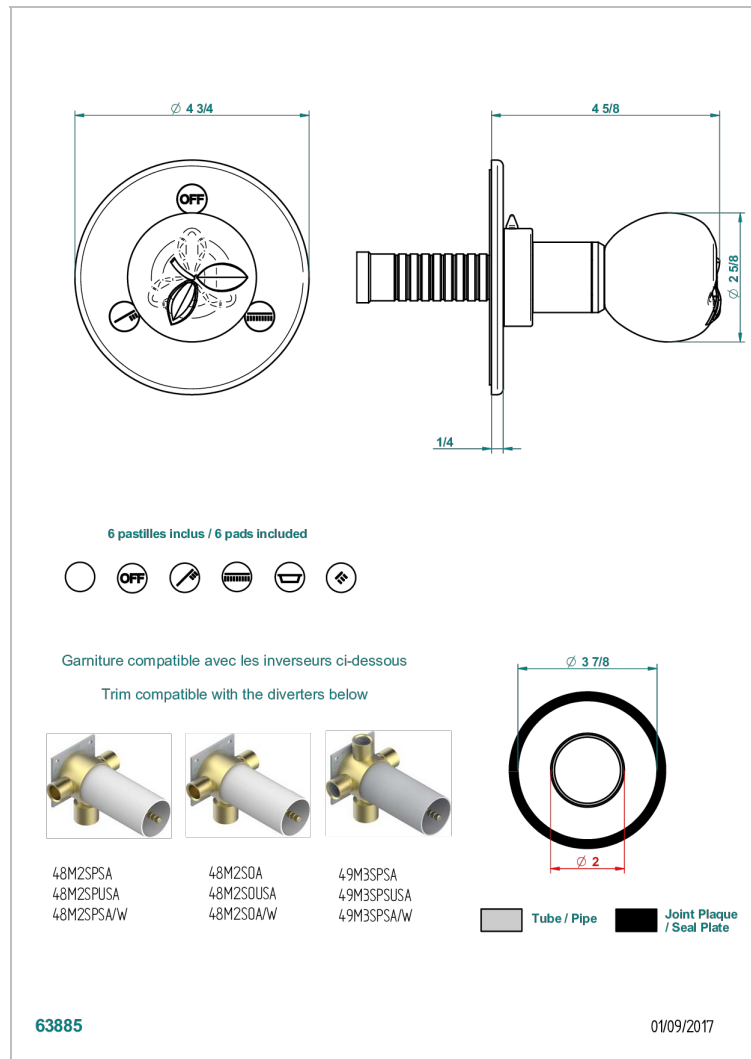

POMME CLEAR SATIN CRYSTAL

A42-48M2SB

Trim for wall mounted diverter, 2 ways - ref. 48M2 and 3 ways - ref. 49M3

CHARACTERISTIC

- Pomme Clear satin crystal
- Trim for wall mounted diverter, 2 ways - ref. 48M2 and 3 ways - ref. 49M3

RELATED SKU'S

- Ref. G00-48M2SOA Wall mounted 3-way diverter with ceramic cartridge for concealed installation- 1 inlet 3/4" and 2 outlets 1/2" without stop position, without trim
- Ref. G00-48M2SPSA Wall mounted 3-way diverter with ceramic cartridge for concealed installation, 1 inlet 3/4" and 2 outlets 1/2" with stop position, without trim
- Ref. G00-49M3SPSA Wall mounted 4-way diverter with ceramic cartridge for concealed installation- 1 inlet 3/4" and 3 outlets 1/2" with stop position, without trim