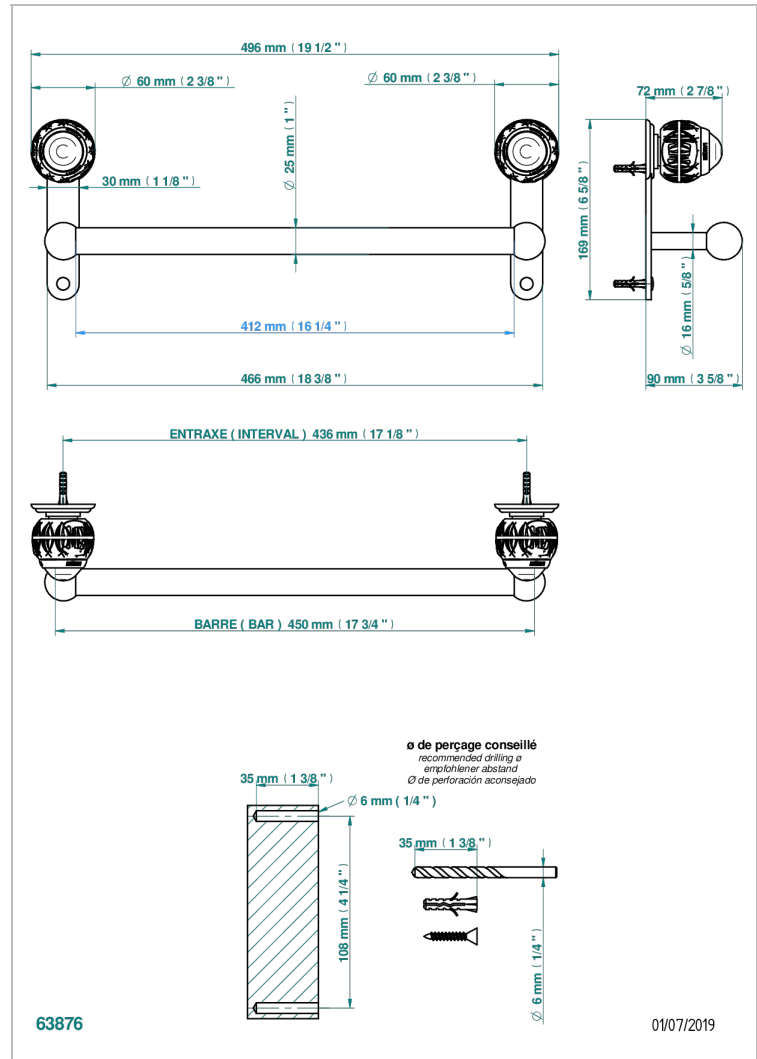

PANTHERE BLACK CRYSTAL

A2K-526/45

Bath towel holder, length: 450 mm

THG[®]
PARIS

CHARACTERISTIC

- Panthère Black crystal
- Bath towel holder, length: 450 mm

AVAILABLE FINITIONS

Antique nickel - H28
Black ceram - D30
Blush PVD - H62
Brass color PVD - H49
Brown bronze color PVD - F33
Gold color PVD - H52