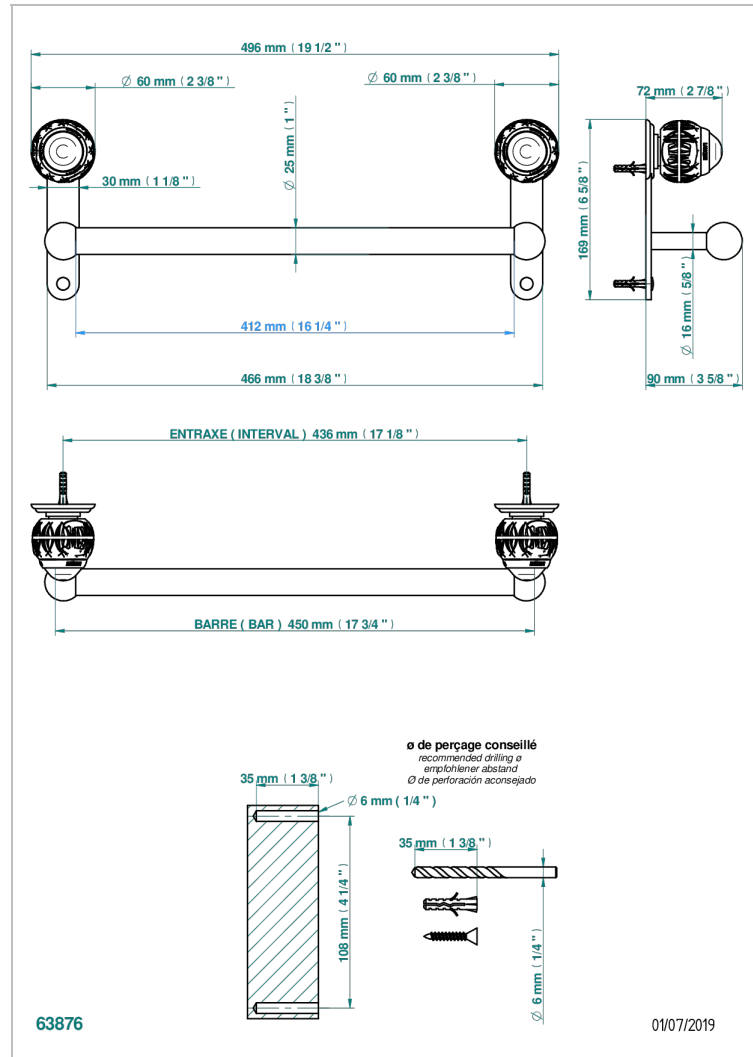

PANTHERE BLACK CRYSTAL

A2K-526/45

Bath towel holder, length: 450 mm

CHARACTERISTIC

- Panthère Black crystal
- Bath towel holder, length: 450 mm

AVAILABLE FINITIONS

Antique nickel - H28
Black ceram - D30
Blush PVD - H62
Brass color PVD - H49
Brown bronze color PVD - F33
Gold color PVD - H52