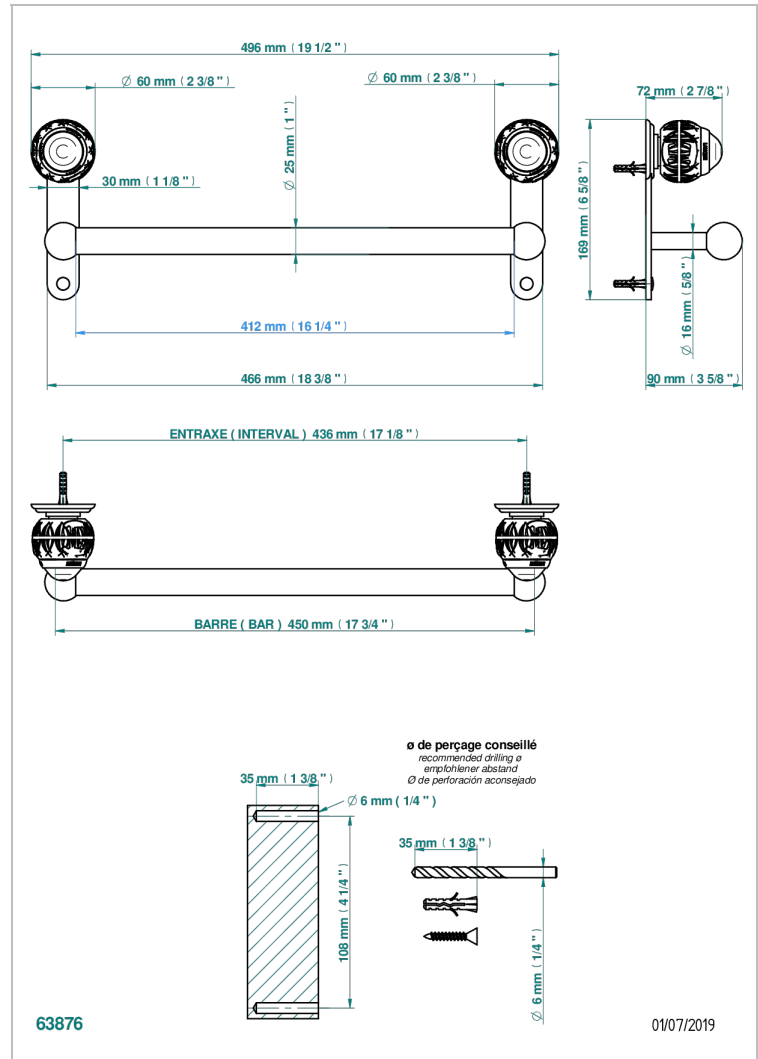

PANTHERE BLACK CRYSTAL

A2K-526/45

Bath towel holder, length: 450 mm

THG[®]
PARIS

CHARACTERISTIC

- Panthère Black crystal
- Bath towel holder, length: 450 mm

AVAILABLE FINITIONS

Antique nickel - H28
Black ceram - D30
Blush PVD - H62
Brass color PVD - H49
Brown bronze color PVD - F33
Gold color PVD - H52