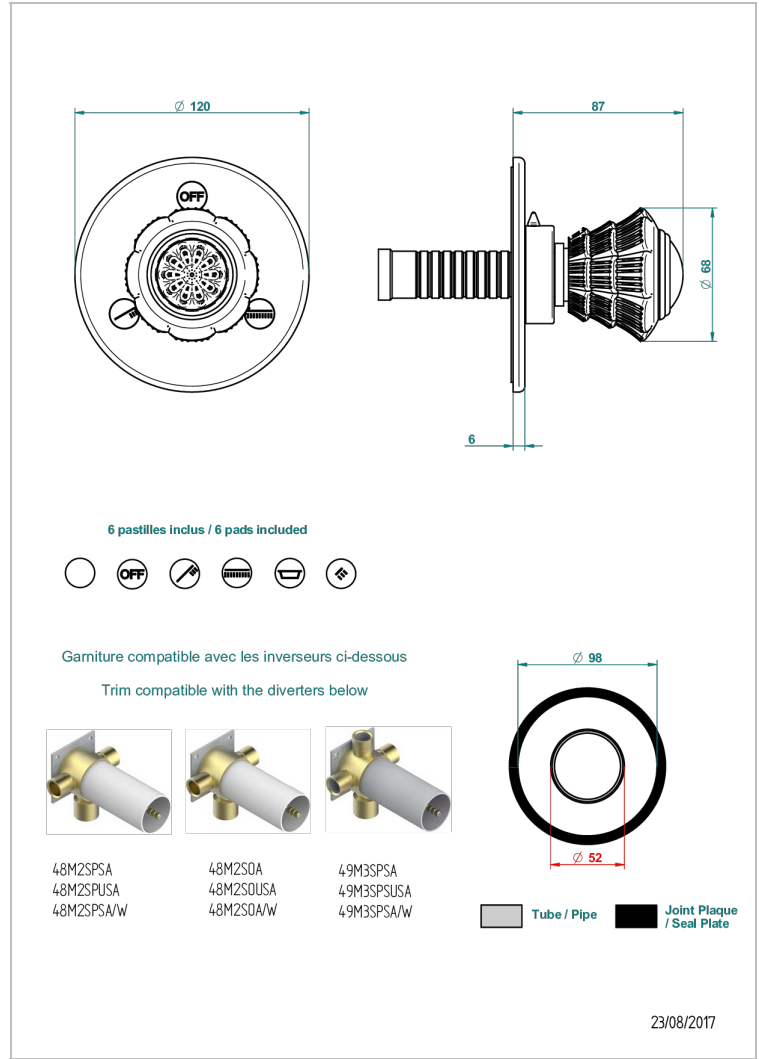

DAHLIA

A41-48M2SB

Trim for wall mounted diverter - 2 ways ref.48M2 & 3 ways ref.49M3

CHARACTERISTIC

- Dahlia
- Trim for wall mounted diverter - 2 ways ref.48M2 & 3 ways ref.49M3

RELATED SKU'S

- Ref. G00-48M2SOUSA Wall mounted 3-way diverter with ceramic cartridge for concealed installation- 1 inlet 3/4" and 2 outlets 1/2" without shared ports no stop position - no trim
- Ref. G00-48M2SPSUSA Wall mounted 3-way diverter with ceramic cartridge for concealed installation- 1 inlet 3/4" and 2 outlets 1/2" with positive top, no shared ports - no trim
- Ref. G00-49M3SPSUSA Wall mounted 4-way diverter with ceramic cartridge for concealed installation- 1 inlet 3/4" and 3 outlets 1/2" with positive top, no shared ports - no trim