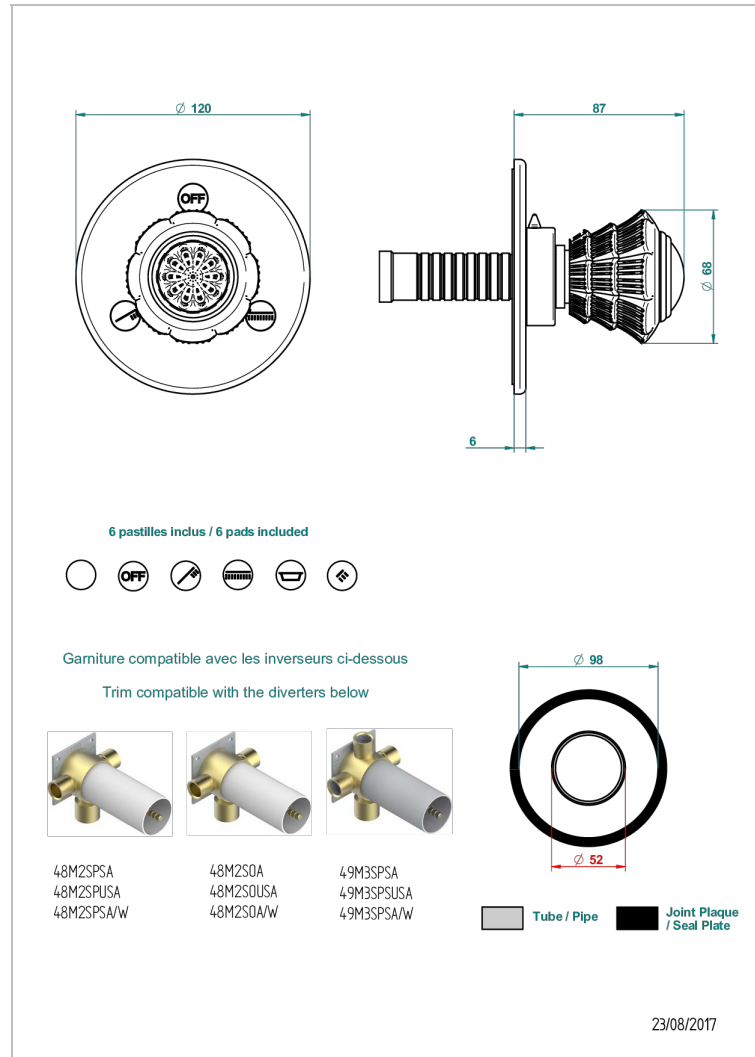

DAHLIA

A41-48M2SB

Trim for wall mounted diverter, 2 ways - ref. 48M2 and 3 ways - ref. 49M3

CHARACTERISTIC

- Dahlia
- Trim for wall mounted diverter, 2 ways - ref. 48M2 and 3 ways - ref. 49M3

RELATED SKU'S

- Ref. G00-48M2SOA Wall mounted 3-way diverter with ceramic cartridge for concealed installation- 1 inlet 3/4" and 2 outlets 1/2" without stop position, without trim
- Ref. G00-48M2SPSA Wall mounted 3-way diverter with ceramic cartridge for concealed installation, 1 inlet 3/4" and 2 outlets 1/2" with stop position, without trim
- Ref. G00-49M3SPSA Wall mounted 4-way diverter with ceramic cartridge for concealed installation- 1 inlet 3/4" and 3 outlets 1/2" with stop position, without trim