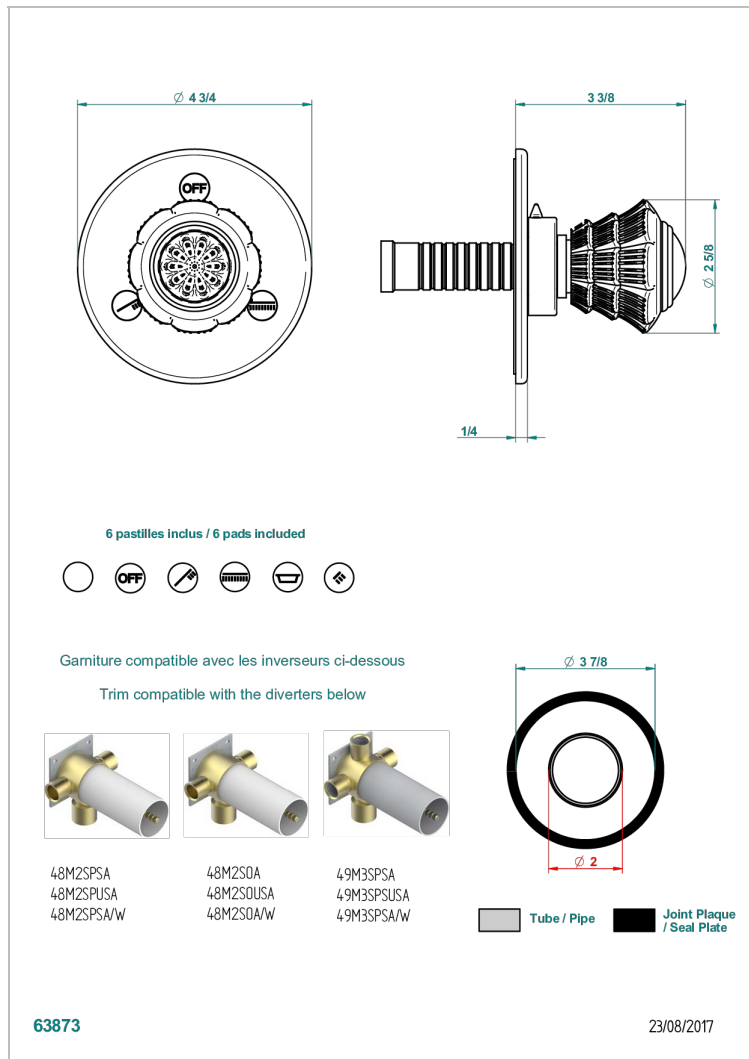

DAHLIA

A41-48M2SB

Trim for wall mounted diverter, 2 ways - ref. 48M2 and 3 ways - ref. 49M3

THG[®]
PARIS

ХАРАКТЕРИСТИКИ

- Dahlia
- Trim for wall mounted diverter, 2 ways - ref. 48M2 and 3 ways - ref. 49M3

СВЯЗАННЫЕ ТОВАРНЫЕ ПОЗИЦИИ

- Ref. G00-48M2SOA Wall mounted 3-way diverter with ceramic cartridge for concealed installation- 1 inlet 3/4" and 2 outlets 1/2" without stop position, without trim
- Ref. G00-48M2SPSA Wall mounted 3-way diverter with ceramic cartridge for concealed installation, 1 inlet 3/4" and 2 outlets 1/2" with stop position, without trim
- Ref. G00-49M3SPSA Wall mounted 4-way diverter with ceramic cartridge for concealed installation- 1 inlet 3/4" and 3 outlets 1/2" with stop position, without trim