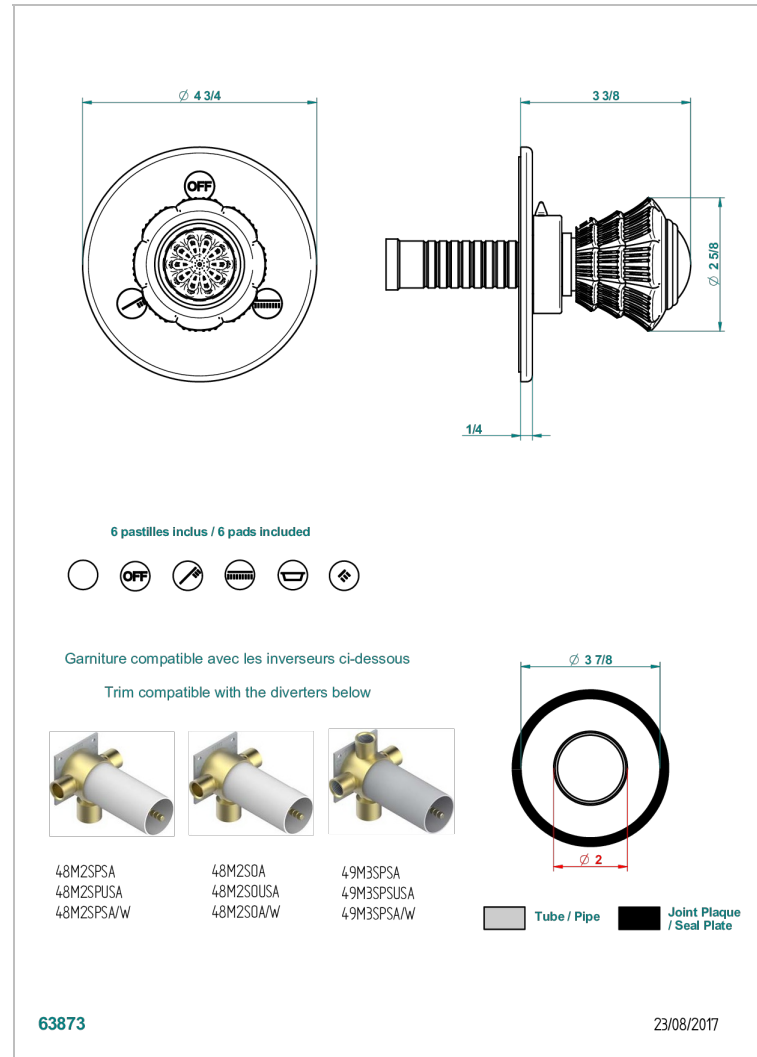

DAHLIA

A41-48M2SB

Trim for wall mounted diverter, 2 ways - ref. 48M2 and 3 ways - ref. 49M3

CHARACTERISTIC

- Dahlia
- Trim for wall mounted diverter, 2 ways - ref. 48M2 and 3 ways - ref. 49M3

RELATED SKU'S

- Ref. G00-48M2SOA Wall mounted 3-way diverter with ceramic cartridge for concealed installation- 1 inlet 3/4" and 2 outlets 1/2" without stop position, without trim
- Ref. G00-48M2SPSA Wall mounted 3-way diverter with ceramic cartridge for concealed installation, 1 inlet 3/4" and 2 outlets 1/2" with stop position, without trim
- Ref. G00-49M3SPSA Wall mounted 4-way diverter with ceramic cartridge for concealed installation- 1 inlet 3/4" and 3 outlets 1/2" with stop position, without trim