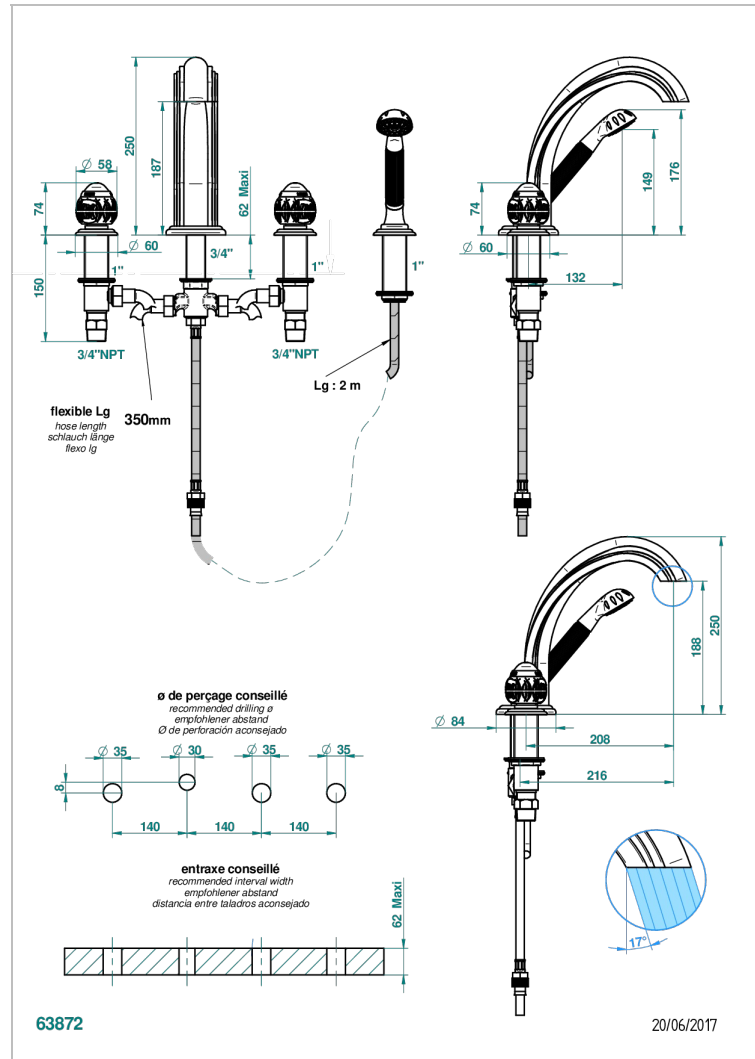

# PANTHERE BLACK CRYSTAL

A2K-112BSGUS

Roman tub set with diverter spout and handshower, 3/4" valves

THG<sup>®</sup>  
PARIS