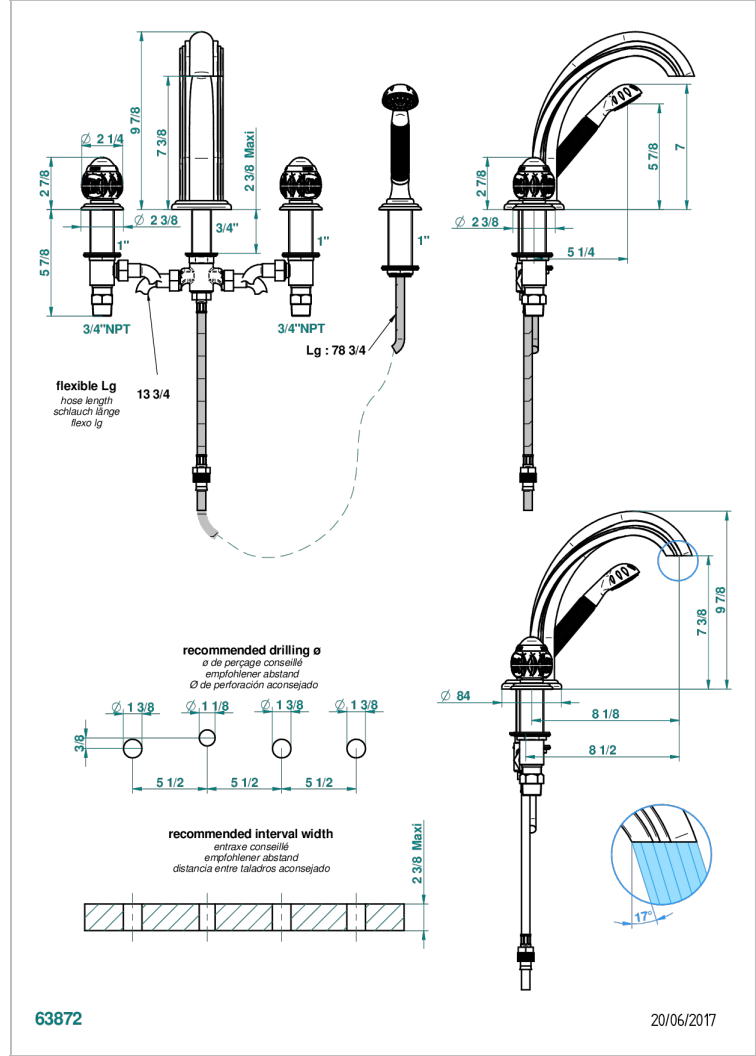

# PANTHERE BLACK CRYSTAL

A2K-112BSGUS

Roman tub set with diverter spout and handshower, 3/4" valves

THG<sup>®</sup>  
PARIS

## CHARACTERISTIC

- ASME : ASME A112.18.1-2011/CSA B125.1-11