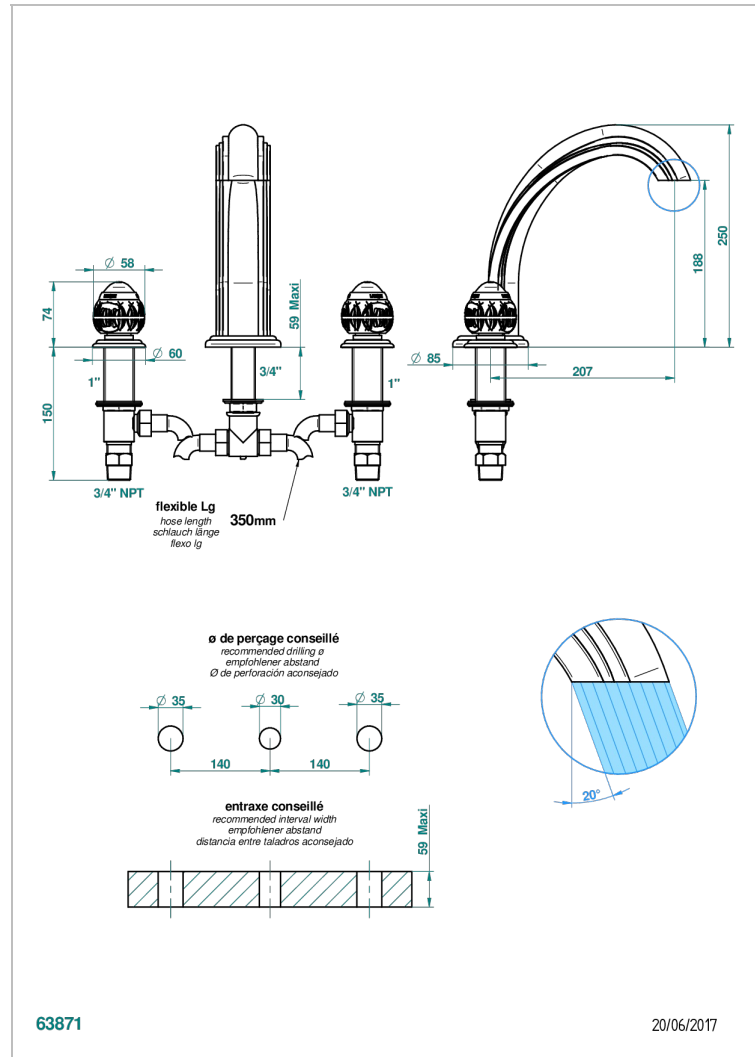

PANTHERE BLACK CRYSTAL

A2K-25SGUS

Roman tub set with 3/4" valves

CHARACTERISTIC

- Panthère Black crystal
- Roman tub set with 3/4" valves

AVAILABLE FINITIONS

Black ceram - D30
Blush PVD - H62
Brass color PVD - H49
Brown bronze color PVD - F33
Chrome polished - A02
Chrome polished / gold polished - G02