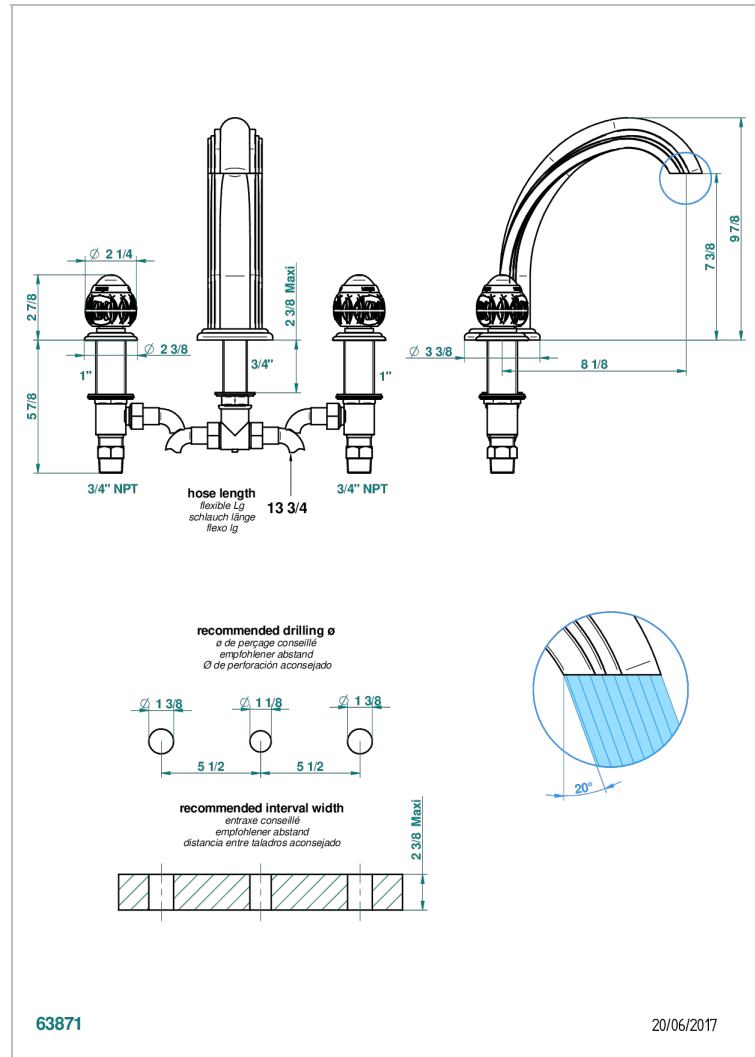

PANTHERE BLACK CRYSTAL

A2K-25SGUS

Roman tub set with 3/4" valves

CHARACTERISTIC

- Panthère Black crystal
- Roman tub set with 3/4" valves

AVAILABLE FINITIONS

Black ceram - D30
Blush PVD - H62
Brass color PVD - H49
Brown bronze color PVD - F33
Chrome polished - A02
Chrome polished / gold polished - G02