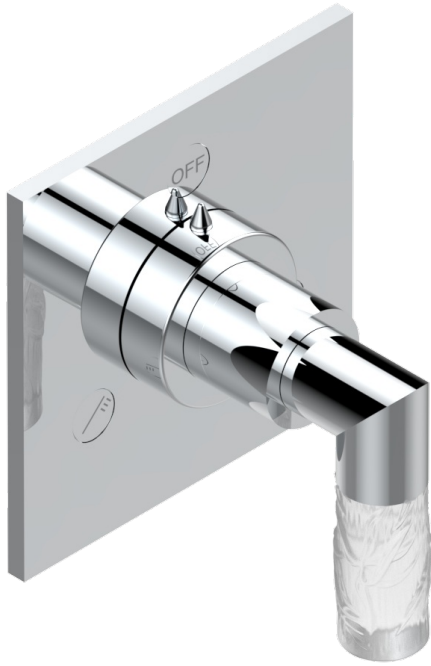

BAMBOU CRISTAL CLARO

A35-48M2SB

Trim for wall mounted diverter, 2 ways - ref. 48M2 and 3 ways - ref. 49M3

6 pastilles inclus / 6 pads included

Garniture compatible avec les inverseurs ci-dessous

Trim compatible with the diverters below

48M2SPSA
48M2SPUSA
48M2SPSA/W

48M2SOA
48M2SOUSA
48M2SOA/W

49M3SPSA
49M3SPSUSA
49M3SPSA/W

Tube / Pipe Joint Plaque / Seal Plate

24/08/2017

CARACTERÍSTICAS

- BamboU cristal claro
- Trim for wall mounted diverter, 2 ways - ref. 48M2 and 3 ways - ref. 49M3

PRODUCTOS RELACIONADOS

- Ref. G00-48M2SOA Wall mounted 3-way diverter with ceramic cartridge for concealed installation- 1 inlet 3/4" and 2 outlets 1/2" without stop position, without trim
- Ref. G00-48M2SPSA Wall mounted 3-way diverter with ceramic cartridge for concealed installation, 1 inlet 3/4" and 2 outlets 1/2" with stop position, without trim
- Ref. G00-49M3SPSA Wall mounted 4-way diverter with ceramic cartridge for concealed installation- 1 inlet 3/4" and 3 outlets 1/2" with stop position, without trim