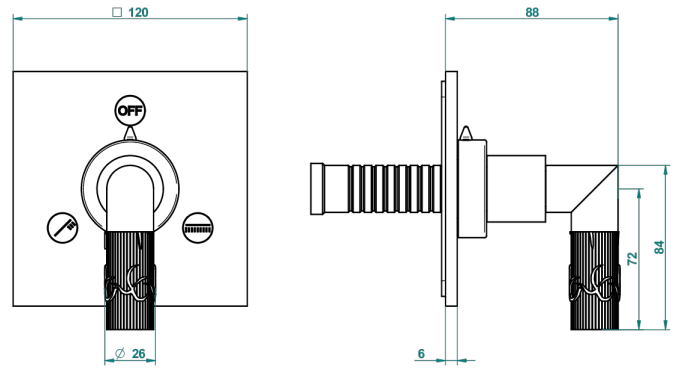

BAMBOU CRISTAL CLARO

A35-48M2SB

Trim for wall mounted diverter, 2 ways - ref. 48M2 and 3 ways - ref. 49M3

6 pastilles inclus / 6 pads included

Garniture compatible avec les inverseurs ci-dessous

Trim compatible with the diverters below

48M2SPSA
48M2SPUSA
48M2SPSA/W

48M2SOA
48M2SOUSA
48M2SOA/W

49M3SPSA
49M3SPSUSA
49M3SPSA/W

Tube / Pipe Joint Plaque / Seal Plate

24/08/2017

CARACTERÍSTICAS

- BamboU cristal claro
- Trim for wall mounted diverter, 2 ways - ref. 48M2 and 3 ways - ref. 49M3

PRODUCTOS RELACIONADOS

- Ref. G00-48M2SOA Wall mounted 3-way diverter with ceramic cartridge for concealed installation- 1 inlet 3/4" and 2 outlets 1/2" without stop position, without trim
- Ref. G00-48M2SPSA Wall mounted 3-way diverter with ceramic cartridge for concealed installation, 1 inlet 3/4" and 2 outlets 1/2" with stop position, without trim
- Ref. G00-49M3SPSA Wall mounted 4-way diverter with ceramic cartridge for concealed installation- 1 inlet 3/4" and 3 outlets 1/2" with stop position, without trim