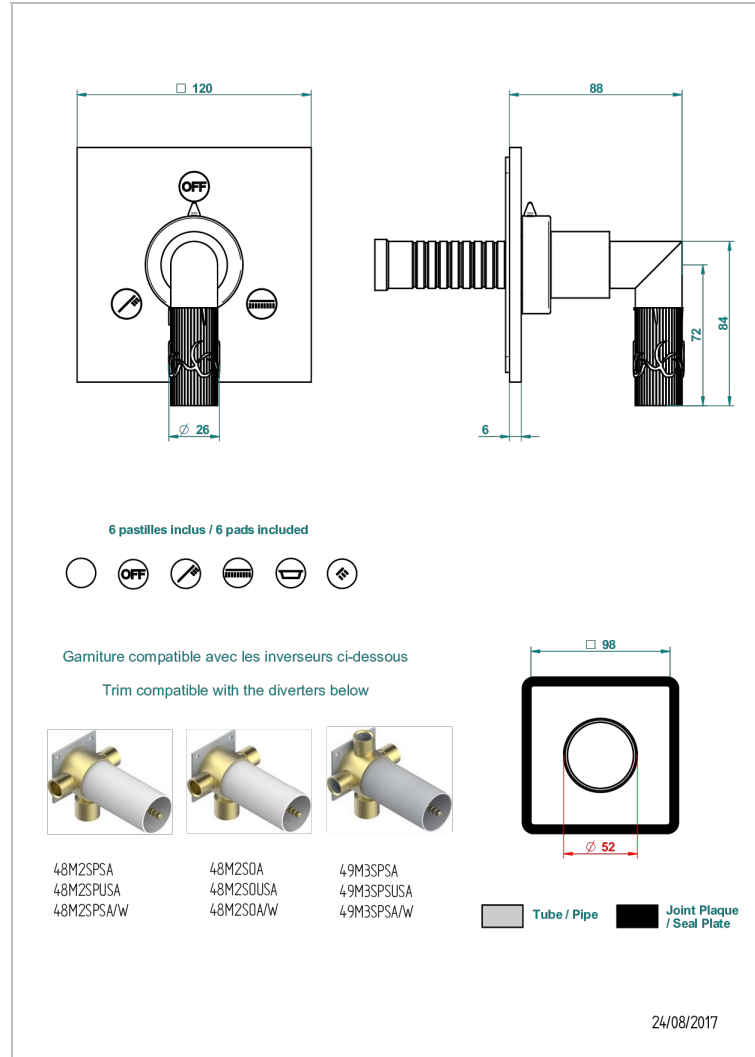

BAMBOU CLEAR CRYSTAL

A35-48M2SB

Trim for wall mounted diverter, 2 ways - ref. 48M2 and 3 ways - ref. 49M3

CHARACTERISTIC

- Bambo Clear crystal
- Trim for wall mounted diverter, 2 ways - ref. 48M2 and 3 ways - ref. 49M3

RELATED SKU'S

- Ref. G00-48M2SOA Wall mounted 3-way diverter with ceramic cartridge for concealed installation- 1 inlet 3/4" and 2 outlets 1/2" without stop position, without trim
- Ref. G00-48M2SPSA Wall mounted 3-way diverter with ceramic cartridge for concealed installation, 1 inlet 3/4" and 2 outlets 1/2" with stop position, without trim
- Ref. G00-49M3SPSA Wall mounted 4-way diverter with ceramic cartridge for concealed installation- 1 inlet 3/4" and 3 outlets 1/2" with stop position, without trim