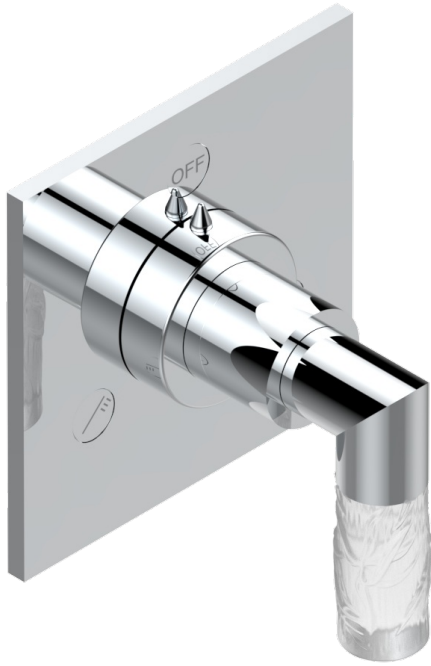

BAMBOU CRISTAL CLARO

A35-48M2SB

Trim for wall mounted diverter, 2 ways - ref. 48M2 and 3 ways - ref. 49M3

6 pastilles inclus / 6 pads included

Garniture compatible avec les inverseurs ci-dessous

Trim compatible with the diverters below

48M2SPSA
48M2SPUSA
48M2SPSA/W

48M2SOA
48M2SOUSA
48M2SOA/W

49M3SPSA
49M3SPUSA
49M3SPSA/W

Tube / Pipe Joint Plaque / Seal Plate

63855

24/08/2017

CARACTERÍSTICAS

- BamboU cristal claro
- Trim for wall mounted diverter, 2 ways - ref. 48M2 and 3 ways - ref. 49M3

PRODUCTOS RELACIONADOS

- Ref. G00-48M2SOA Wall mounted 3-way diverter with ceramic cartridge for concealed installation- 1 inlet 3/4" and 2 outlets 1/2" without stop position, without trim
- Ref. G00-48M2SPSA Wall mounted 3-way diverter with ceramic cartridge for concealed installation, 1 inlet 3/4" and 2 outlets 1/2" with stop position, without trim
- Ref. G00-49M3SPSA Wall mounted 4-way diverter with ceramic cartridge for concealed installation- 1 inlet 3/4" and 3 outlets 1/2" with stop position, without trim