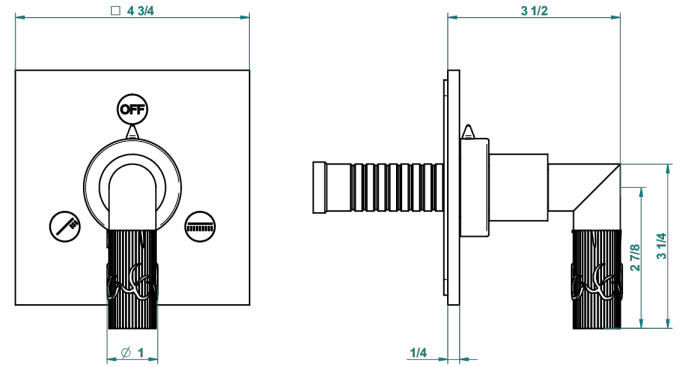

BAMBOU CRISTAL CLARO

A35-48M2SB

Trim for wall mounted diverter, 2 ways - ref. 48M2 and 3 ways - ref. 49M3

6 pastilles inclus / 6 pads included

Garniture compatible avec les inverseurs ci-dessous

Trim compatible with the diverters below

48M2SPSA
48M2SPUSA
48M2SPSA/W

48M2SOA
48M2SOUSA
48M2SOA/W

49M3SPSA
49M3SPUSA
49M3SPSA/W

Tube / Pipe Joint Plaque / Seal Plate

63855

24/08/2017

CARACTERÍSTICAS

- BamboU cristal claro
- Trim for wall mounted diverter, 2 ways - ref. 48M2 and 3 ways - ref. 49M3

PRODUCTOS RELACIONADOS

- Ref. G00-48M2SOA Wall mounted 3-way diverter with ceramic cartridge for concealed installation- 1 inlet 3/4" and 2 outlets 1/2" without stop position, without trim
- Ref. G00-48M2SPSA Wall mounted 3-way diverter with ceramic cartridge for concealed installation, 1 inlet 3/4" and 2 outlets 1/2" with stop position, without trim
- Ref. G00-49M3SPSA Wall mounted 4-way diverter with ceramic cartridge for concealed installation- 1 inlet 3/4" and 3 outlets 1/2" with stop position, without trim