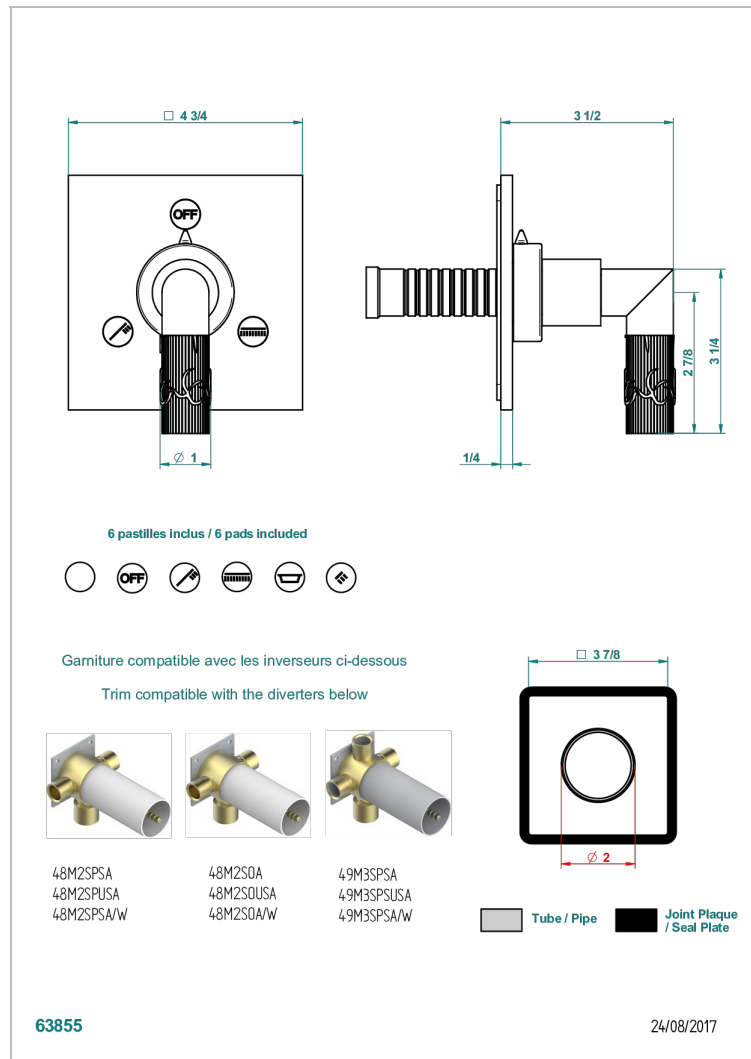

BAMBOU CLEAR CRYSTAL

A35-48M2SB

Trim for wall mounted diverter, 2 ways - ref. 48M2 and 3 ways - ref. 49M3

CHARACTERISTIC

- Bambo Clear crystal
- Trim for wall mounted diverter, 2 ways - ref. 48M2 and 3 ways - ref. 49M3

RELATED SKU'S

- Ref. G00-48M2SOA Wall mounted 3-way diverter with ceramic cartridge for concealed installation- 1 inlet 3/4" and 2 outlets 1/2" without stop position, without trim
- Ref. G00-48M2SPSA Wall mounted 3-way diverter with ceramic cartridge for concealed installation, 1 inlet 3/4" and 2 outlets 1/2" with stop position, without trim
- Ref. G00-49M3SPSA Wall mounted 4-way diverter with ceramic cartridge for concealed installation- 1 inlet 3/4" and 3 outlets 1/2" with stop position, without trim