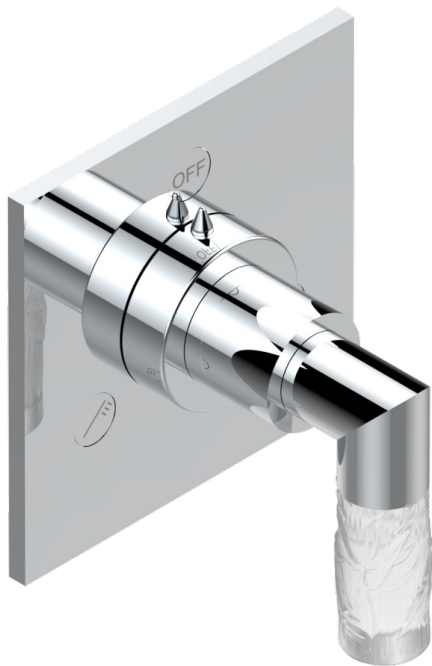

ВАНБОУ С БЕЛЫМ ХРУСТАЛЕМ

A35-48M2SB

Trim for wall mounted diverter, 2 ways - ref. 48M2 and 3 ways - ref. 49M3

THG
PARIS

6 pastilles inclus / 6 pads included

Garniture compatible avec les inverseurs ci-dessous

Trim compatible with the diverters below

48M2SPSA
48M2SPUSA
48M2SPSA/W

48M2SOA
48M2SOUSA
48M2SOA/W

49M3SPSA
49M3SPSUSA
49M3SPSA/W

Tube / Pipe Joint Plaque / Seal Plate

24/08/2017

ХАРАКТЕРИСТИКИ

- Bambou с белым хрусталём
- Trim for wall mounted diverter, 2 ways - ref. 48M2 and 3 ways - ref. 49M3

СВЯЗАННЫЕ ТОВАРНЫЕ ПОЗИЦИИ

- Ref. G00-48M2SOA Wall mounted 3-way diverter with ceramic cartridge for concealed installation- 1 inlet 3/4" and 2 outlets 1/2" without stop position, without trim
- Ref. G00-48M2SPSA Wall mounted 3-way diverter with ceramic cartridge for concealed installation, 1 inlet 3/4" and 2 outlets 1/2" with stop position, without trim
- Ref. G00-49M3SPSA Wall mounted 4-way diverter with ceramic cartridge for concealed installation- 1 inlet 3/4" and 3 outlets 1/2" with stop position, without trim