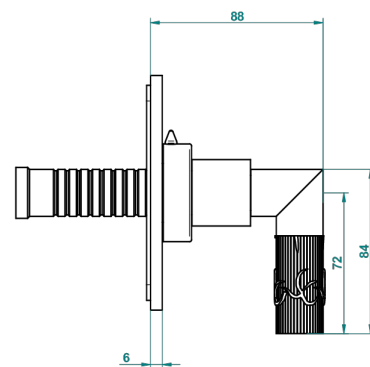

ВАНБОУ С БЕЛЫМ ХРУСТАЛЕМ

A35-48M2SB

Trim for wall mounted diverter, 2 ways - ref. 48M2 and 3 ways - ref. 49M3

THG
PARIS

6 pastilles inclus / 6 pads included

Garniture compatible avec les inverseurs ci-dessous

Trim compatible with the diverters below

48M2SPSA
48M2SPUSA
48M2SPSA/W

48M2SOA
48M2SOUSA
48M2SOA/W

49M3SPSA
49M3SPSUSA
49M3SPSA/W

Tube / Pipe Joint Plaque / Seal Plate

24/08/2017

ХАРАКТЕРИСТИКИ

- Bambou с белым хрусталём
- Trim for wall mounted diverter, 2 ways - ref. 48M2 and 3 ways - ref. 49M3

СВЯЗАННЫЕ ТОВАРНЫЕ ПОЗИЦИИ

- Ref. G00-48M2SOA Wall mounted 3-way diverter with ceramic cartridge for concealed installation- 1 inlet 3/4" and 2 outlets 1/2" without stop position, without trim
- Ref. G00-48M2SPSA Wall mounted 3-way diverter with ceramic cartridge for concealed installation, 1 inlet 3/4" and 2 outlets 1/2" with stop position, without trim
- Ref. G00-49M3SPSA Wall mounted 4-way diverter with ceramic cartridge for concealed installation- 1 inlet 3/4" and 3 outlets 1/2" with stop position, without trim