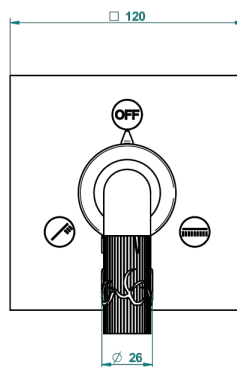

ВАНБОУ С БЕЛЫМ ХРУСТАЛЕМ

A35-48M2SB

Trim for wall mounted diverter, 2 ways - ref. 48M2 and 3 ways - ref. 49M3

THG
PARIS

6 pastilles inclus / 6 pads included

Garniture compatible avec les inverseurs ci-dessous

Trim compatible with the diverters below

48M2SPSA
48M2SPUSA
48M2SPSA/W

48M2SOA
48M2SOUSA
48M2SOA/W

49M3SPSA
49M3SPSUSA
49M3SPSA/W

Tube / Pipe Joint Plaque / Seal Plate

24/08/2017

ХАРАКТЕРИСТИКИ

- Bambou с белым хрусталём
- Trim for wall mounted diverter, 2 ways - ref. 48M2 and 3 ways - ref. 49M3

СВЯЗАННЫЕ ТОВАРНЫЕ ПОЗИЦИИ

- Ref. G00-48M2SOA Wall mounted 3-way diverter with ceramic cartridge for concealed installation- 1 inlet 3/4" and 2 outlets 1/2" without stop position, without trim
- Ref. G00-48M2SPSA Wall mounted 3-way diverter with ceramic cartridge for concealed installation, 1 inlet 3/4" and 2 outlets 1/2" with stop position, without trim
- Ref. G00-49M3SPSA Wall mounted 4-way diverter with ceramic cartridge for concealed installation- 1 inlet 3/4" and 3 outlets 1/2" with stop position, without trim