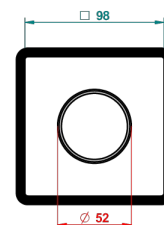

ВАНБОУ С БЕЛЫМ ХРУСТАЛЕМ

A35-48M2SB

Trim for wall mounted diverter, 2 ways - ref. 48M2 and 3 ways - ref. 49M3

THG
PARIS

6 pastilles inclus / 6 pads included

Garniture compatible avec les inverseurs ci-dessous

Trim compatible with the diverters below

48M2SPSA
48M2SPUSA
48M2SPSA/W

48M2SOA
48M2SOUSA
48M2SOA/W

49M3SPSA
49M3SPSUSA
49M3SPSA/W

Tube / Pipe Joint Plaque / Seal Plate

24/08/2017

ХАРАКТЕРИСТИКИ

- Bambou с белым хрусталём
- Trim for wall mounted diverter, 2 ways - ref. 48M2 and 3 ways - ref. 49M3