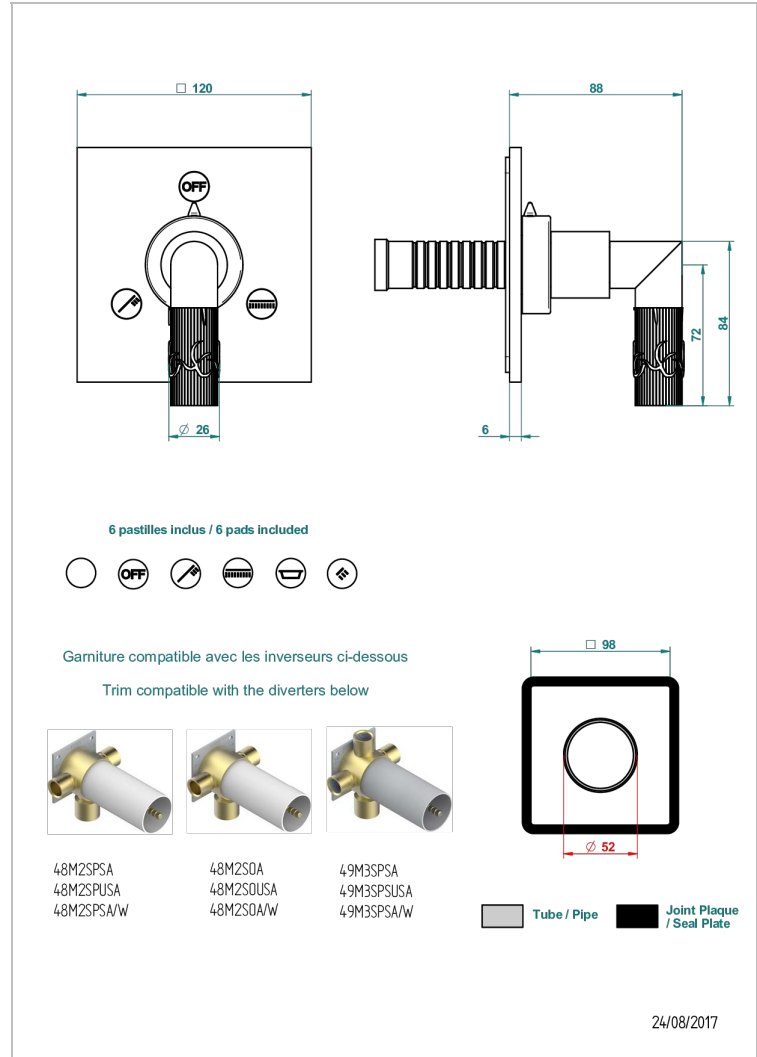

BAMBOU CLEAR CRYSTAL

A35-48M2SB

Trim for wall mounted diverter, 2 ways - ref. 48M2 and 3 ways - ref. 49M3

CHARACTERISTIC

- Bambo Clear crystal
- Trim for wall mounted diverter, 2 ways - ref. 48M2 and 3 ways - ref. 49M3

RELATED SKU'S

- Ref. G00-48M2SOA Wall mounted 3-way diverter with ceramic cartridge for concealed installation- 1 inlet 3/4" and 2 outlets 1/2" without stop position, without trim
- Ref. G00-48M2SPSA Wall mounted 3-way diverter with ceramic cartridge for concealed installation, 1 inlet 3/4" and 2 outlets 1/2" with stop position, without trim
- Ref. G00-49M3SPSA Wall mounted 4-way diverter with ceramic cartridge for concealed installation- 1 inlet 3/4" and 3 outlets 1/2" with stop position, without trim