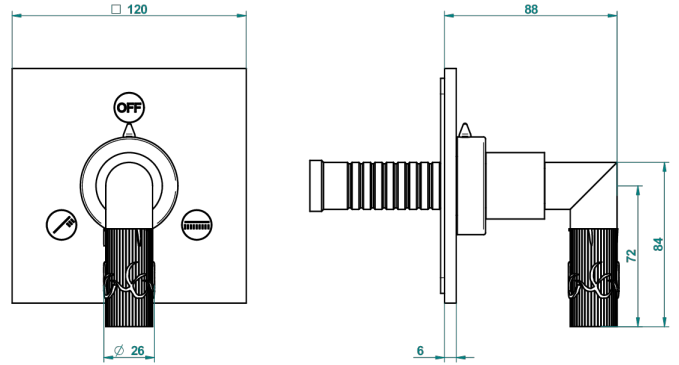

# BAMBOU CLEAR CRYSTAL

A35-48M2SB

Trim for wall mounted diverter, 2 ways - ref. 48M2 and 3 ways - ref. 49M3

6 pastilles inclus / 6 pads included

Garniture compatible avec les inverseurs ci-dessous

Trim compatible with the diverters below

48M2SPSA  
48M2SPUSA  
48M2SPSA/W

48M2SOA  
48M2SOUSA  
48M2SOA/W

49M3SPSA  
49M3SPSUSA  
49M3SPSA/W

Tube / Pipe Joint Plaque / Seal Plate

24/08/2017

## 特色

- Bambo Clear crystal
- Trim for wall mounted diverter, 2 ways - ref. 48M2 and 3 ways - ref. 49M3

## 相关的SKU

- Ref. G00-48M2SOA Wall mounted 3-way diverter with ceramic cartridge for concealed installation- 1 inlet 3/4" and 2 outlets 1/2" without stop position, without trim
- Ref. G00-48M2SPSA Wall mounted 3-way diverter with ceramic cartridge for concealed installation, 1 inlet 3/4" and 2 outlets 1/2" with stop position, without trim
- Ref. G00-49M3SPSA Wall mounted 4-way diverter with ceramic cartridge for concealed installation- 1 inlet 3/4" and 3 outlets 1/2" with stop position, without trim