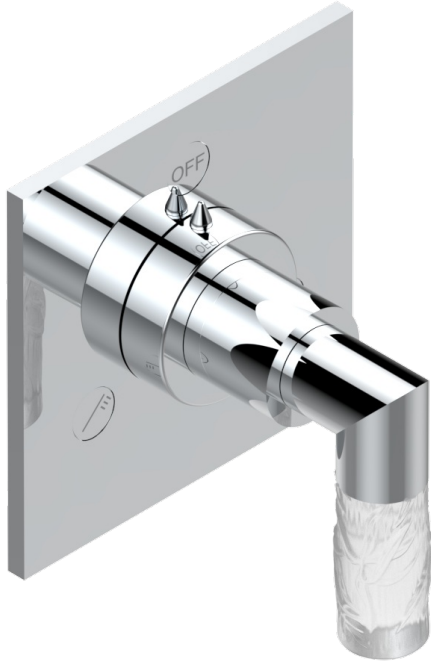

# BAMBOU CLEAR CRYSTAL

A35-48M2SB

Trim for wall mounted diverter, 2 ways - ref. 48M2 and 3 ways - ref. 49M3

6 pastilles inclus / 6 pads included

Garniture compatible avec les inverseurs ci-dessous

Trim compatible with the diverters below

48M2SPSA  
48M2SPUSA  
48M2SPSA/W

48M2SOA  
48M2SOUSA  
48M2SOA/W

49M3SPSA  
49M3SPSUSA  
49M3SPSA/W

Tube / Pipe Joint Plaque / Seal Plate

24/08/2017

## 特色

- Bambo Clear crystal
- Trim for wall mounted diverter, 2 ways - ref. 48M2 and 3 ways - ref. 49M3

## 相关的SKU

- Ref. G00-48M2SOA Wall mounted 3-way diverter with ceramic cartridge for concealed installation- 1 inlet 3/4" and 2 outlets 1/2" without stop position, without trim
- Ref. G00-48M2SPSA Wall mounted 3-way diverter with ceramic cartridge for concealed installation, 1 inlet 3/4" and 2 outlets 1/2" with stop position, without trim
- Ref. G00-49M3SPSA Wall mounted 4-way diverter with ceramic cartridge for concealed installation- 1 inlet 3/4" and 3 outlets 1/2" with stop position, without trim