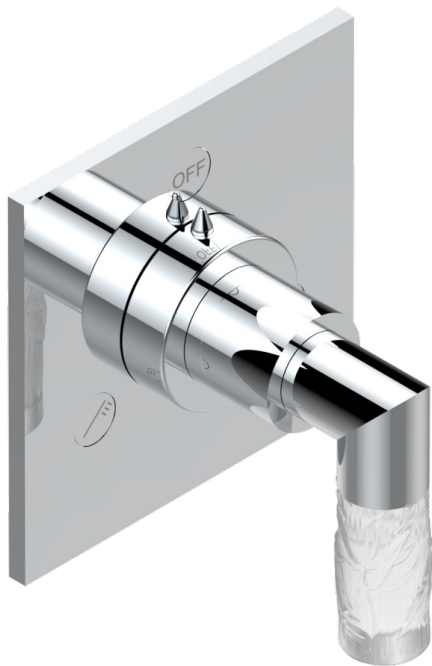

# VAMBOU С БЕЛЫМ ХРУСТАЛЕМ

A35-48M2SB

Trim for wall mounted diverter, 2 ways - ref. 48M2 and 3 ways - ref. 49M3

THG<sup>®</sup>  
PARIS

6 pastilles inclus / 6 pads included

Garniture compatible avec les inverseurs ci-dessous

Trim compatible with the diverters below

48M2SPSA  
48M2SPUSA  
48M2SPSA/W

48M2SOA  
48M2SOUSA  
48M2SOA/W

49M3SPSA  
49M3SPSUSA  
49M3SPSA/W

Tube / Pipe Joint Plaque / Seal Plate

63855

24/08/2017

## ХАРАКТЕРИСТИКИ

- Bambou с белым хрусталём
- Trim for wall mounted diverter, 2 ways - ref. 48M2 and 3 ways - ref. 49M3

## СВЯЗАННЫЕ ТОВАРНЫЕ ПОЗИЦИИ

- Ref. G00-48M2SOA Wall mounted 3-way diverter with ceramic cartridge for concealed installation- 1 inlet 3/4" and 2 outlets 1/2" without stop position, without trim
- Ref. G00-48M2SPSA Wall mounted 3-way diverter with ceramic cartridge for concealed installation, 1 inlet 3/4" and 2 outlets 1/2" with stop position, without trim
- Ref. G00-49M3SPSA Wall mounted 4-way diverter with ceramic cartridge for concealed installation- 1 inlet 3/4" and 3 outlets 1/2" with stop position, without trim