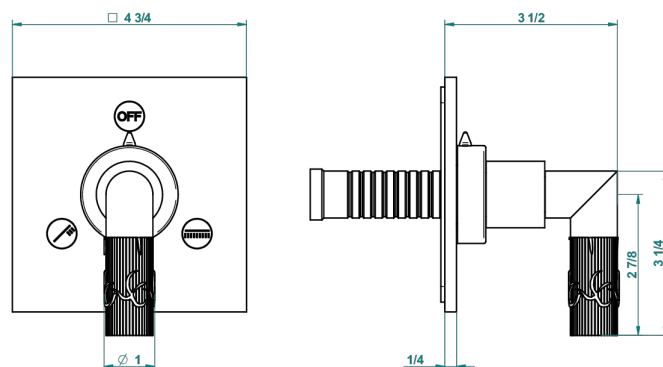

# VAMBOU С БЕЛЫМ ХРУСТАЛЕМ

A35-48M2SB

Trim for wall mounted diverter, 2 ways - ref. 48M2 and 3 ways - ref. 49M3

THG<sup>®</sup>  
PARIS

6 pastilles inclus / 6 pads included

Garniture compatible avec les inverseurs ci-dessous

Trim compatible with the diverters below

48M2SPSA  
48M2SPUSA  
48M2SPSA/W

48M2SOA  
48M2SOUSA  
48M2SOA/W

49M3SPSA  
49M3SPSUSA  
49M3SPSA/W

Tube / Pipe Joint Plaque / Seal Plate

63855

24/08/2017

## ХАРАКТЕРИСТИКИ

- Bambou с белым хрусталём
- Trim for wall mounted diverter, 2 ways - ref. 48M2 and 3 ways - ref. 49M3

## СВЯЗАННЫЕ ТОВАРНЫЕ ПОЗИЦИИ

- Ref. G00-48M2SOA Wall mounted 3-way diverter with ceramic cartridge for concealed installation- 1 inlet 3/4" and 2 outlets 1/2" without stop position, without trim
- Ref. G00-48M2SPSA Wall mounted 3-way diverter with ceramic cartridge for concealed installation, 1 inlet 3/4" and 2 outlets 1/2" with stop position, without trim
- Ref. G00-49M3SPSA Wall mounted 4-way diverter with ceramic cartridge for concealed installation- 1 inlet 3/4" and 3 outlets 1/2" with stop position, without trim