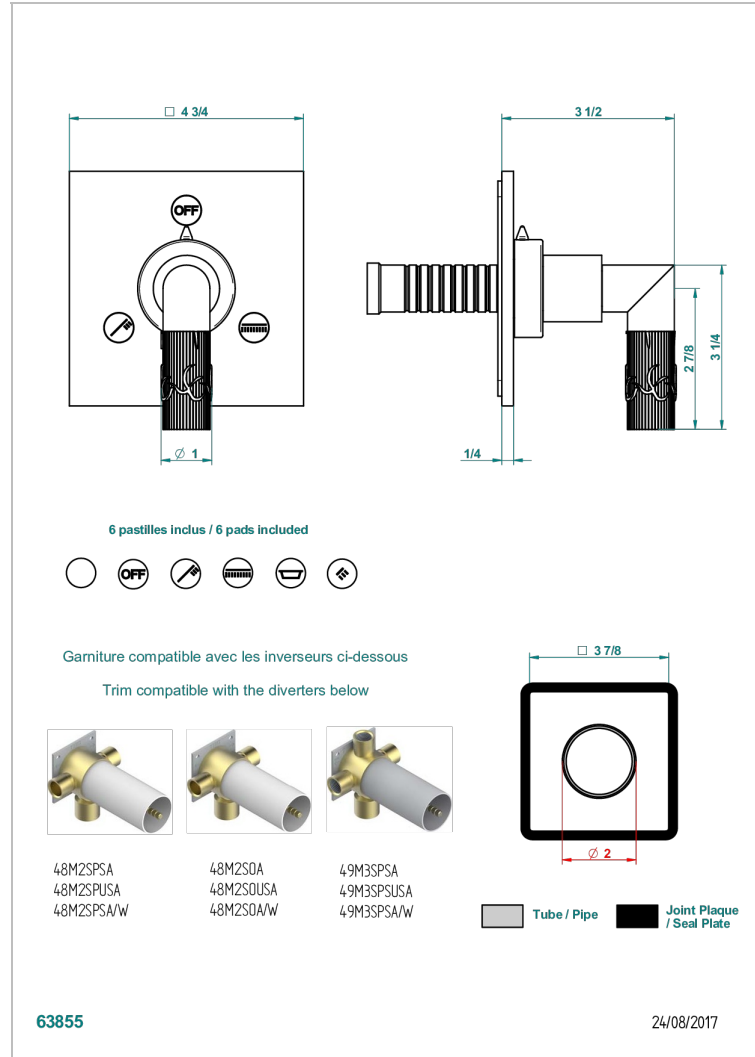

BAMBOU CLEAR CRYSTAL

A35-48M2SB

Trim for wall mounted diverter, 2 ways - ref. 48M2 and 3 ways - ref. 49M3

CHARACTERISTIC

- Bambo Clear crystal
- Trim for wall mounted diverter, 2 ways - ref. 48M2 and 3 ways - ref. 49M3

RELATED SKU'S

- Ref. G00-48M2SOA Wall mounted 3-way diverter with ceramic cartridge for concealed installation- 1 inlet 3/4" and 2 outlets 1/2" without stop position, without trim
- Ref. G00-48M2SPSA Wall mounted 3-way diverter with ceramic cartridge for concealed installation, 1 inlet 3/4" and 2 outlets 1/2" with stop position, without trim
- Ref. G00-49M3SPSA Wall mounted 4-way diverter with ceramic cartridge for concealed installation- 1 inlet 3/4" and 3 outlets 1/2" with stop position, without trim