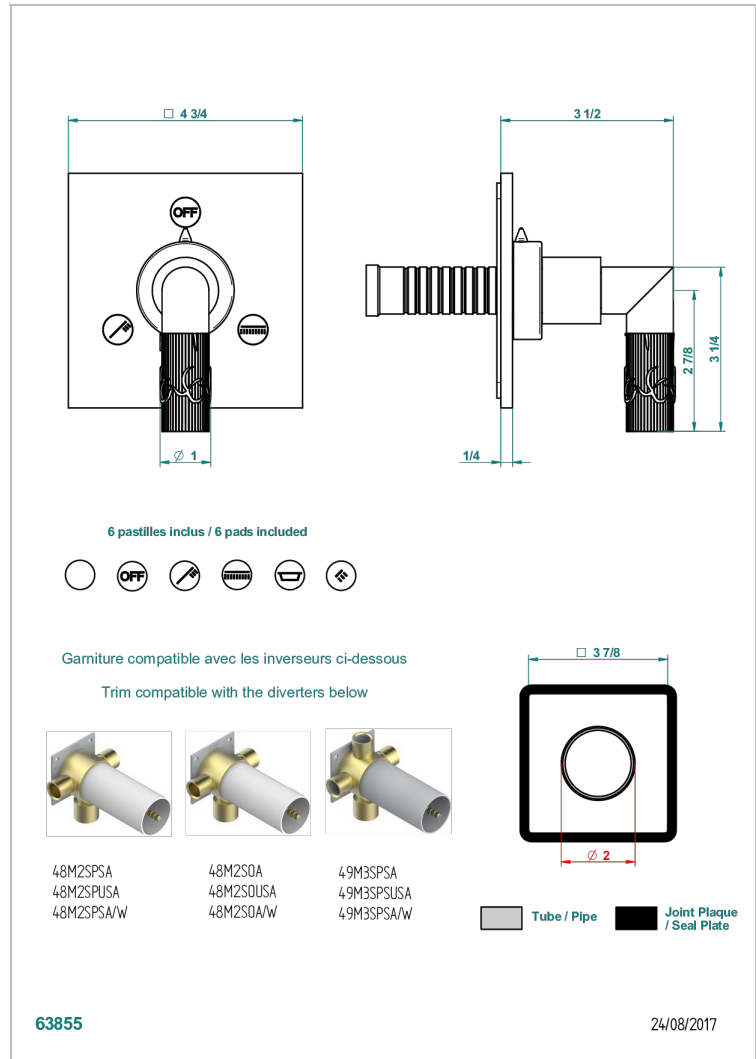

BAMBOU CLEAR CRYSTAL

A35-48M2SB

Trim for wall mounted diverter, 2 ways - ref. 48M2 and 3 ways - ref. 49M3

特色

- Bambo Clear crystal
- Trim for wall mounted diverter, 2 ways - ref. 48M2 and 3 ways - ref. 49M3

相关的SKU

- Ref. G00-48M2SOA Wall mounted 3-way diverter with ceramic cartridge for concealed installation- 1 inlet 3/4" and 2 outlets 1/2" without stop position, without trim
- Ref. G00-48M2SPSA Wall mounted 3-way diverter with ceramic cartridge for concealed installation, 1 inlet 3/4" and 2 outlets 1/2" with stop position, without trim
- Ref. G00-49M3SPSA Wall mounted 4-way diverter with ceramic cartridge for concealed installation- 1 inlet 3/4" and 3 outlets 1/2" with stop position, without trim