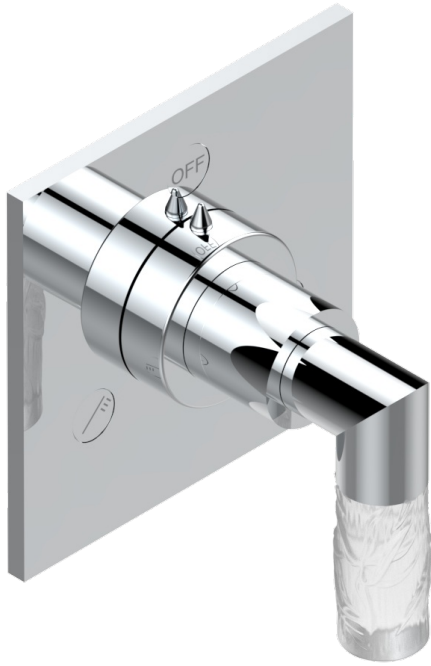

BAMBOU CLEAR CRYSTAL

A35-48M2SB

Trim for wall mounted diverter, 2 ways - ref. 48M2 and 3 ways - ref. 49M3

特色

- Bambo Clear crystal
- Trim for wall mounted diverter, 2 ways - ref. 48M2 and 3 ways - ref. 49M3

相关的SKU

- Ref. G00-48M2SOA Wall mounted 3-way diverter with ceramic cartridge for concealed installation- 1 inlet 3/4" and 2 outlets 1/2" without stop position, without trim
- Ref. G00-48M2SPSA Wall mounted 3-way diverter with ceramic cartridge for concealed installation, 1 inlet 3/4" and 2 outlets 1/2" with stop position, without trim
- Ref. G00-49M3SPSA Wall mounted 4-way diverter with ceramic cartridge for concealed installation- 1 inlet 3/4" and 3 outlets 1/2" with stop position, without trim

可选饰面

Black ceram - D30
Blush PVD - H62
Graphite PVD - H64
Matt Umber PVD - H67
Matt blush PVD - H60
Matt graphite PVD - H65

PVD哑光棕铜 - F34
PVD哑光金 - H53
PVD哑光铜 - H50
PVD哑光镍 - H56
PVD抛光铜 - H49
PVD棕铜 - F33

PVD金色 - H52
PVD镍 - H55
Umber PVD - H66
哑光复古铜 - H07
哑光浅金 - F31
哑光金 - F07