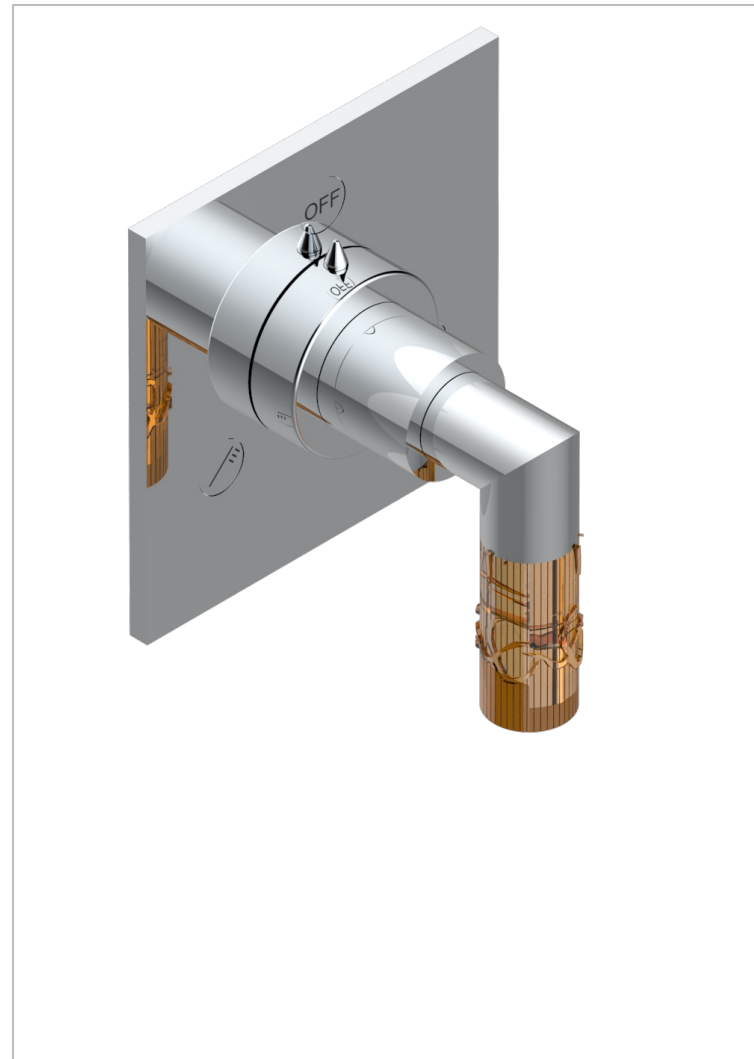

# BAMBOU AMBER CRYSTAL

A34-48M2SB

Trim for wall mounted diverter - 2 ways ref.48M2 & 3 ways ref.49M3

## CHARACTERISTIC

- BamboU Amber crystal
- Trim for wall mounted diverter - 2 ways ref.48M2 & 3 ways ref.49M3

## RELATED SKU'S

- Ref. G00-48M2SOUSA Wall mounted 3-way diverter with ceramic cartridge for concealed installation- 1 inlet 3/4" and 2 outlets 1/2" without shared ports no stop position - no trim
- Ref. G00-48M2SPSUSA Wall mounted 3-way diverter with ceramic cartridge for concealed installation- 1 inlet 3/4" and 2 outlets 1/2" with positive top, no shared ports - no trim
- Ref. G00-49M3SPSUSA Wall mounted 4-way diverter with ceramic cartridge for concealed installation- 1 inlet 3/4" and 3 outlets 1/2" with positive top, no shared ports - no trim