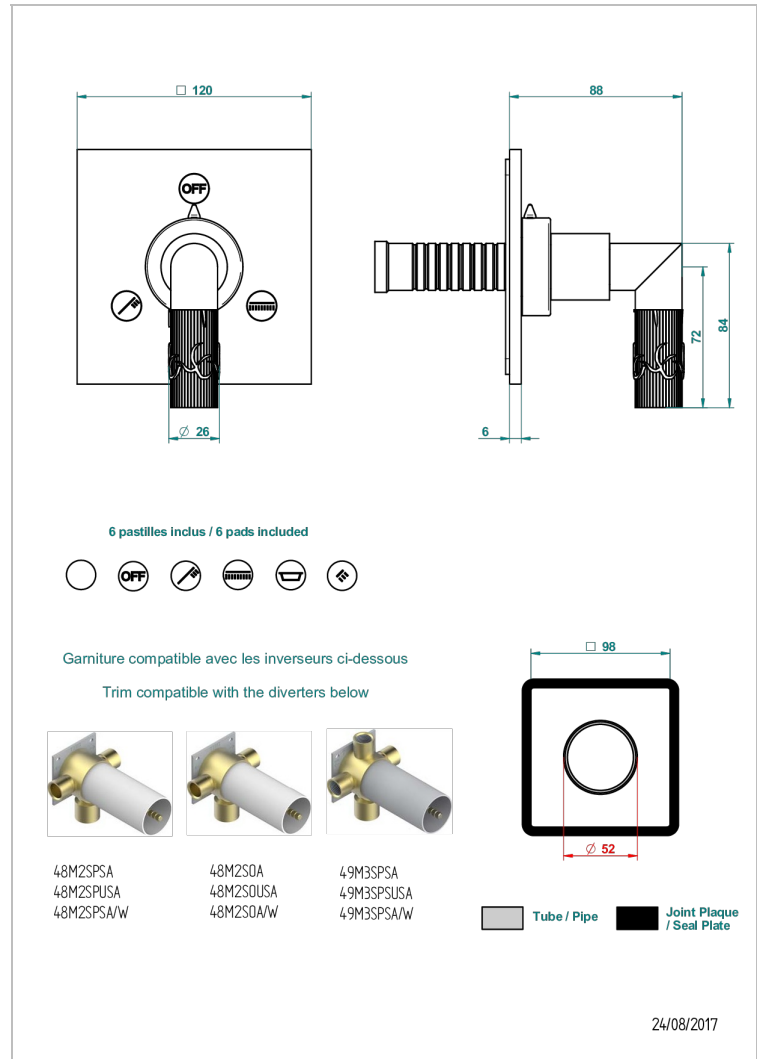

# BAMBOU AMBER CRYSTAL

A34-48M2SB

Trim for wall mounted diverter - 2 ways ref.48M2 & 3 ways ref.49M3

## CHARACTERISTIC

- BamboU Amber crystal
- Trim for wall mounted diverter - 2 ways ref.48M2 & 3 ways ref.49M3

## RELATED SKU'S

- Ref. G00-48M2SOUSA Wall mounted 3-way diverter with ceramic cartridge for concealed installation- 1 inlet 3/4" and 2 outlets 1/2" without shared ports no stop position - no trim
- Ref. G00-48M2SPSUSA Wall mounted 3-way diverter with ceramic cartridge for concealed installation- 1 inlet 3/4" and 2 outlets 1/2" with positive top, no shared ports - no trim
- Ref. G00-49M3SPSUSA Wall mounted 4-way diverter with ceramic cartridge for concealed installation- 1 inlet 3/4" and 3 outlets 1/2" with positive top, no shared ports - no trim