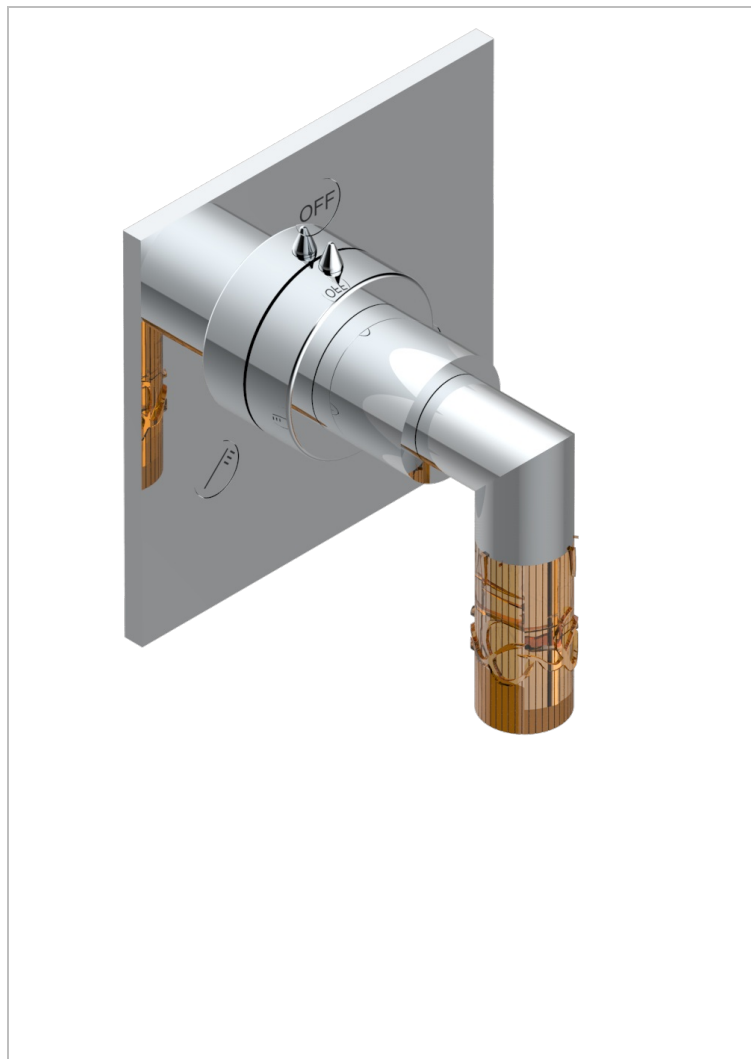

BAMBOU AMBER CRYSTAL

A34-48M2SB

Trim for wall mounted diverter - 2 ways ref.48M2 & 3 ways ref.49M3

CHARACTERISTIC

- BamboU Amber crystal
- Trim for wall mounted diverter - 2 ways ref.48M2 & 3 ways ref.49M3

RELATED SKU'S

- Ref. G00-48M2SOUSA Wall mounted 3-way diverter with ceramic cartridge for concealed installation- 1 inlet 3/4" and 2 outlets 1/2" without shared ports no stop position - no trim
- Ref. G00-48M2SPSUSA Wall mounted 3-way diverter with ceramic cartridge for concealed installation- 1 inlet 3/4" and 2 outlets 1/2" with positive top, no shared ports - no trim
- Ref. G00-49M3SPSUSA Wall mounted 4-way diverter with ceramic cartridge for concealed installation- 1 inlet 3/4" and 3 outlets 1/2" with positive top, no shared ports - no trim