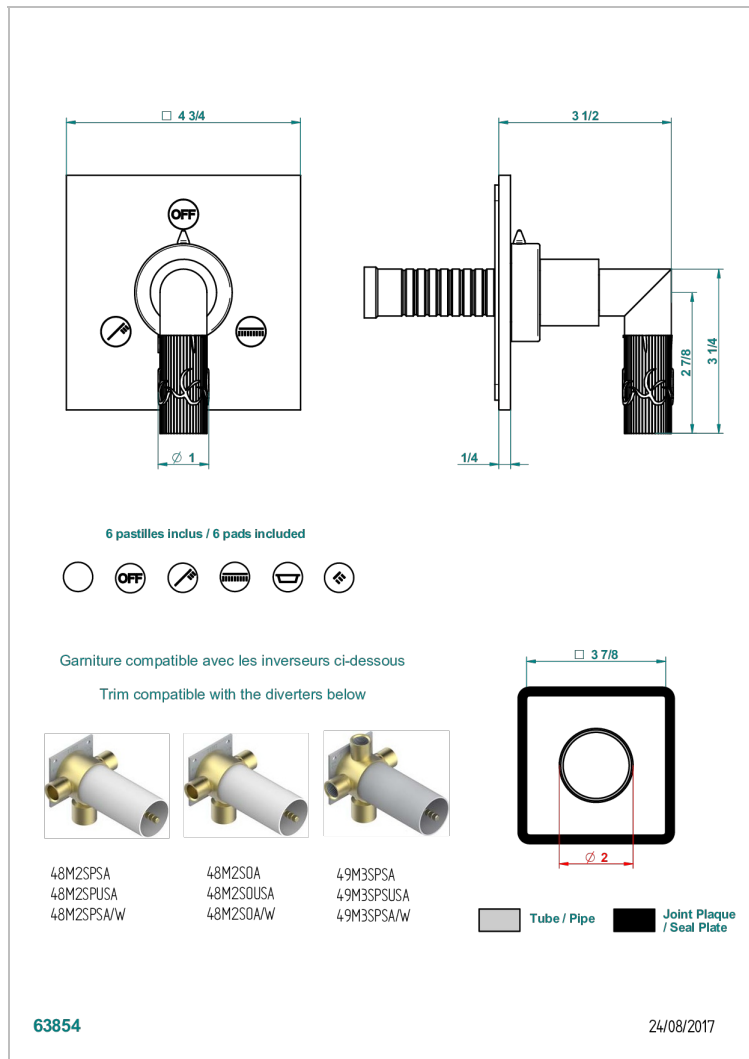

BAMBOU AMBER CRYSTAL

A34-48M2SB

Trim for wall mounted diverter - 2 ways ref.48M2 & 3 ways ref.49M3

CHARACTERISTIC

- BamboU Amber crystal
- Trim for wall mounted diverter - 2 ways ref.48M2 & 3 ways ref.49M3

RELATED SKU'S

- Ref. G00-48M2SOUSA Wall mounted 3-way diverter with ceramic cartridge for concealed installation- 1 inlet 3/4" and 2 outlets 1/2" without shared ports no stop position - no trim
- Ref. G00-48M2SPSUSA Wall mounted 3-way diverter with ceramic cartridge for concealed installation- 1 inlet 3/4" and 2 outlets 1/2" with positive top, no shared ports - no trim
- Ref. G00-49M3SPSUSA Wall mounted 4-way diverter with ceramic cartridge for concealed installation- 1 inlet 3/4" and 3 outlets 1/2" with positive top, no shared ports - no trim