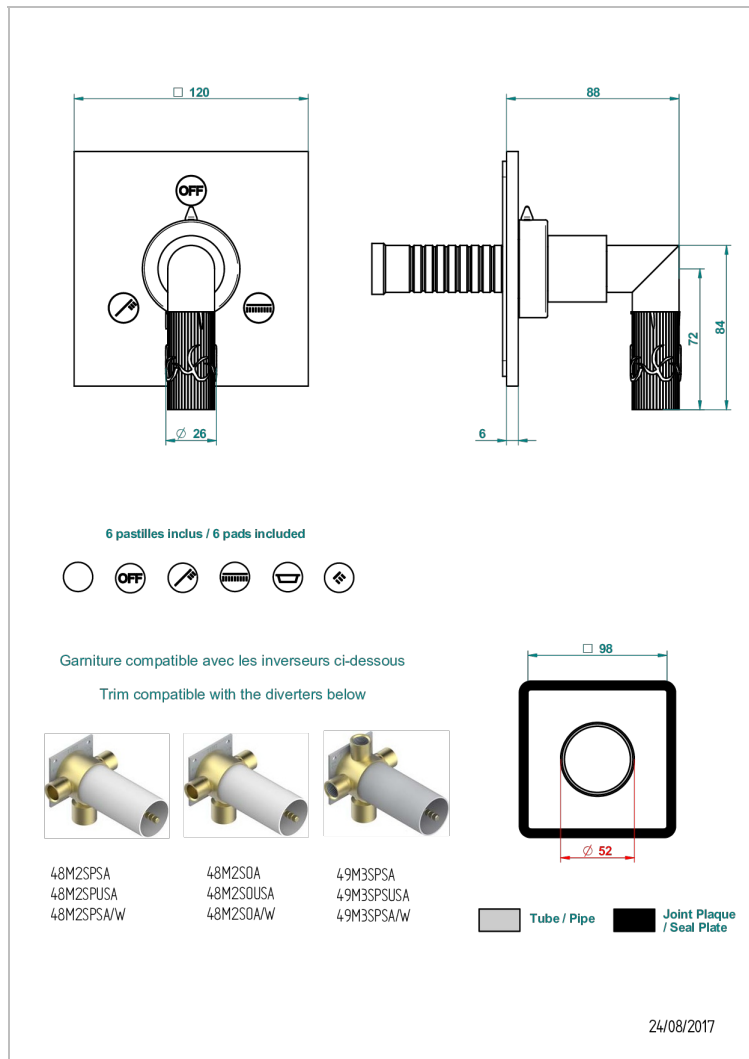

# BAMBOU AMBER CRYSTAL

A34-48M2SB

Trim for wall mounted diverter, 2 ways - ref. 48M2 and 3 ways - ref. 49M3

## CHARACTERISTIC

- BamboU Amber crystal
- Trim for wall mounted diverter, 2 ways - ref. 48M2 and 3 ways - ref. 49M3

## RELATED SKU'S

- Ref. G00-48M2SOA Wall mounted 3-way diverter with ceramic cartridge for concealed installation- 1 inlet 3/4" and 2 outlets 1/2" without stop position, without trim
- Ref. G00-48M2SPSA Wall mounted 3-way diverter with ceramic cartridge for concealed installation, 1 inlet 3/4" and 2 outlets 1/2" with stop position, without trim
- Ref. G00-49M3SPSA Wall mounted 4-way diverter with ceramic cartridge for concealed installation- 1 inlet 3/4" and 3 outlets 1/2" with stop position, without trim