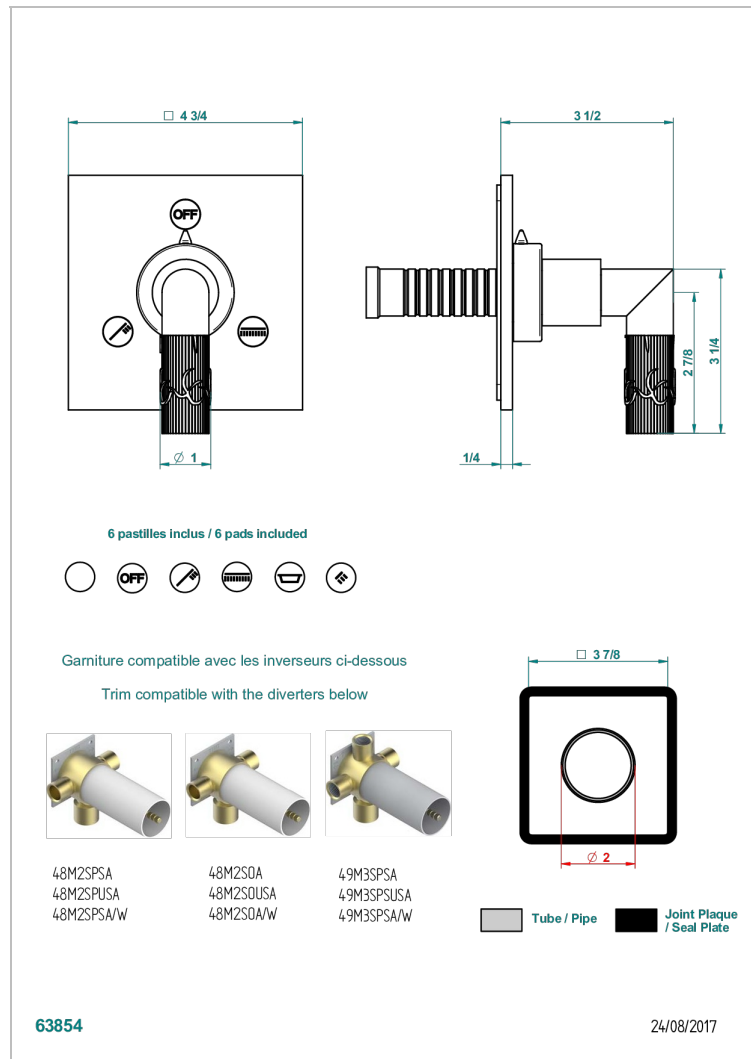

# BAMBOU AMBER CRYSTAL

A34-48M2SB

Trim for wall mounted diverter, 2 ways - ref. 48M2 and 3 ways - ref. 49M3

## CHARACTERISTIC

- BamboU Amber crystal
- Trim for wall mounted diverter, 2 ways - ref. 48M2 and 3 ways - ref. 49M3

## RELATED SKU'S

- Ref. G00-48M2SOA Wall mounted 3-way diverter with ceramic cartridge for concealed installation- 1 inlet 3/4" and 2 outlets 1/2" without stop position, without trim
- Ref. G00-48M2SPSA Wall mounted 3-way diverter with ceramic cartridge for concealed installation, 1 inlet 3/4" and 2 outlets 1/2" with stop position, without trim
- Ref. G00-49M3SPSA Wall mounted 4-way diverter with ceramic cartridge for concealed installation- 1 inlet 3/4" and 3 outlets 1/2" with stop position, without trim