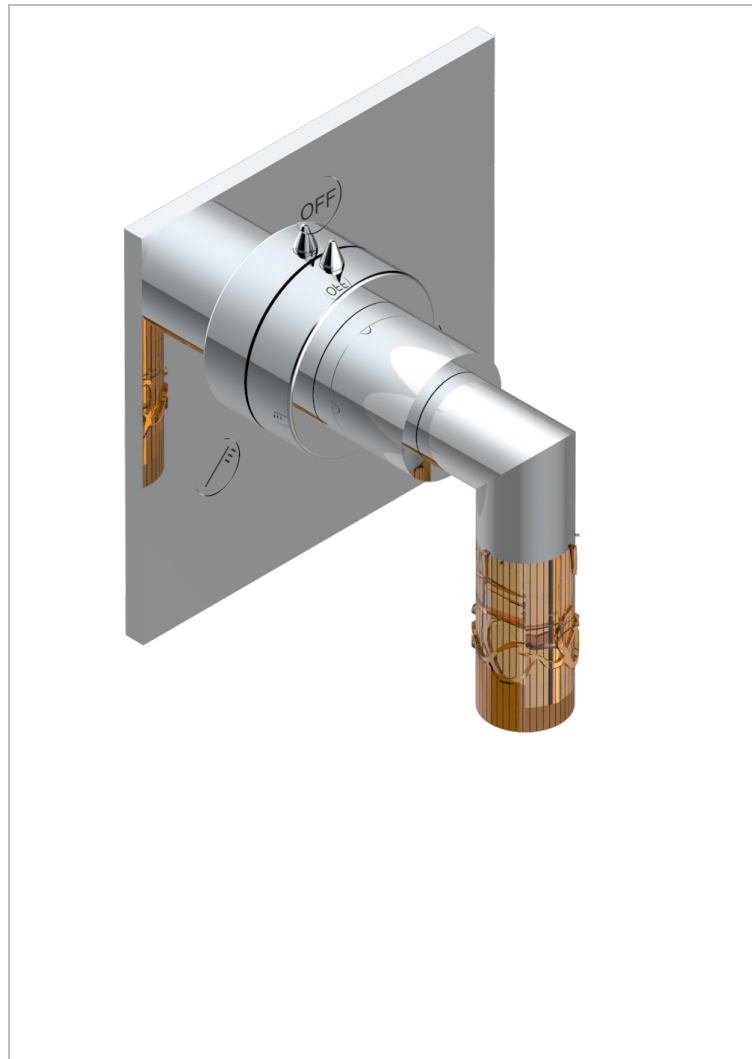

# BAMBOU AMBER CRYSTAL

A34-48M2SB

Trim for wall mounted diverter, 2 ways - ref. 48M2 and 3 ways - ref. 49M3

## CHARACTERISTIC

- BamboU Amber crystal
- Trim for wall mounted diverter, 2 ways - ref. 48M2 and 3 ways - ref. 49M3

## RELATED SKU'S

- Ref. G00-48M2SOA Wall mounted 3-way diverter with ceramic cartridge for concealed installation- 1 inlet 3/4" and 2 outlets 1/2" without stop position, without trim
- Ref. G00-48M2SPSA Wall mounted 3-way diverter with ceramic cartridge for concealed installation, 1 inlet 3/4" and 2 outlets 1/2" with stop position, without trim
- Ref. G00-49M3SPSA Wall mounted 4-way diverter with ceramic cartridge for concealed installation- 1 inlet 3/4" and 3 outlets 1/2" with stop position, without trim