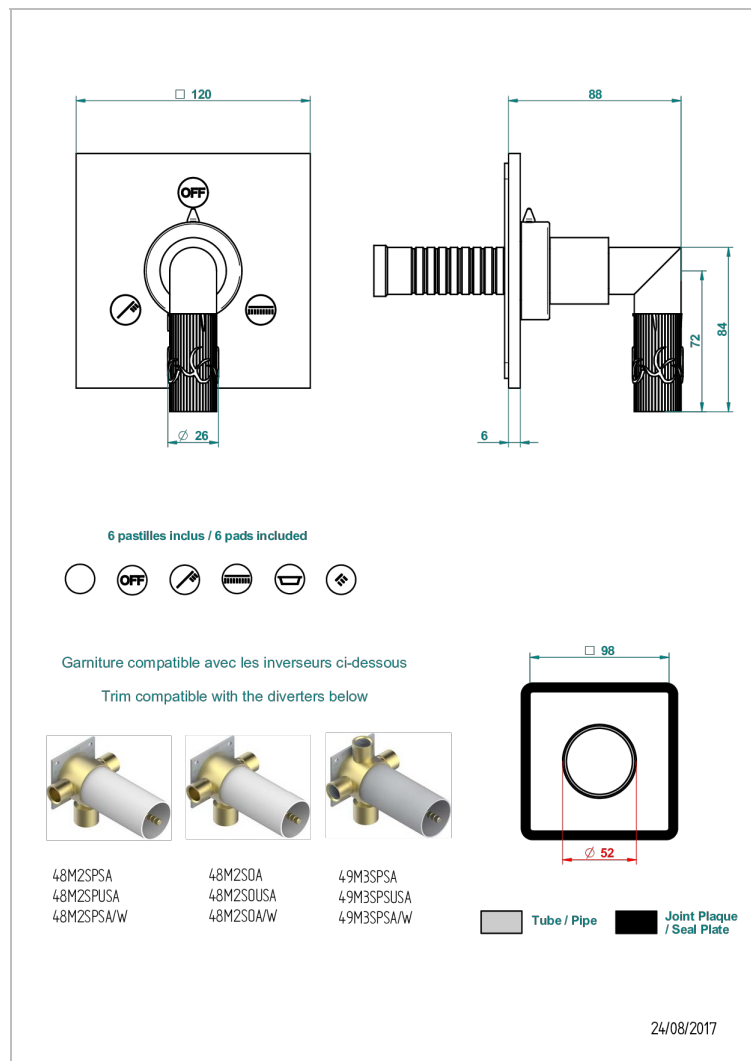

ВАНБОУ С ХРУСТАЛЕМ ЯНТАРНОГО ЦВЕТА

A34-48M2SB

Trim for wall mounted diverter, 2 ways - ref. 48M2 and 3 ways - ref. 49M3

ХАРАКТЕРИСТИКИ

- Bambou с хрусталём янтарного цвета
- Trim for wall mounted diverter, 2 ways - ref. 48M2 and 3 ways - ref. 49M3

СВЯЗАННЫЕ ТОВАРНЫЕ ПОЗИЦИИ

- Ref. G00-48M2SOA Wall mounted 3-way diverter with ceramic cartridge for concealed installation- 1 inlet 3/4" and 2 outlets 1/2" without stop position, without trim
- Ref. G00-48M2SPSA Wall mounted 3-way diverter with ceramic cartridge for concealed installation, 1 inlet 3/4" and 2 outlets 1/2" with stop position, without trim
- Ref. G00-49M3SPSA Wall mounted 4-way diverter with ceramic cartridge for concealed installation- 1 inlet 3/4" and 3 outlets 1/2" with stop position, without trim