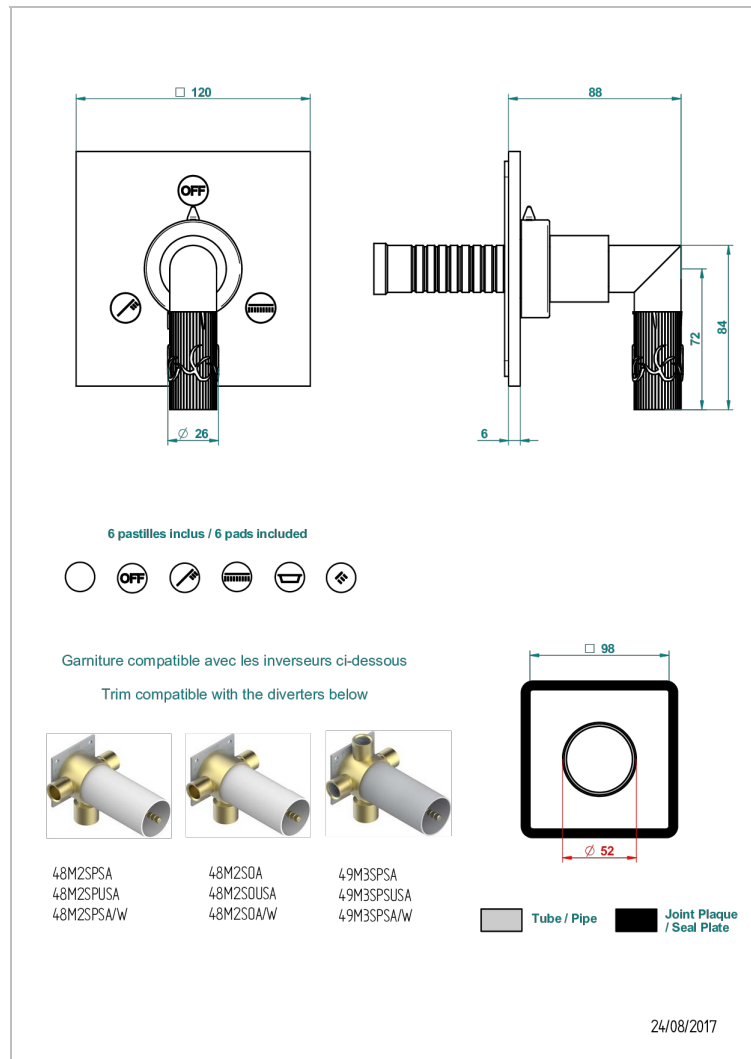

BAMBOU AMBER CRYSTAL

A34-48M2SB

Trim for wall mounted diverter, 2 ways - ref. 48M2 and 3 ways - ref. 49M3

CHARACTERISTIC

- BamboU Amber crystal
- Trim for wall mounted diverter, 2 ways - ref. 48M2 and 3 ways - ref. 49M3

RELATED SKU'S

- Ref. G00-48M2SOA Wall mounted 3-way diverter with ceramic cartridge for concealed installation- 1 inlet 3/4" and 2 outlets 1/2" without stop position, without trim
- Ref. G00-48M2SPSA Wall mounted 3-way diverter with ceramic cartridge for concealed installation, 1 inlet 3/4" and 2 outlets 1/2" with stop position, without trim
- Ref. G00-49M3SPSA Wall mounted 4-way diverter with ceramic cartridge for concealed installation- 1 inlet 3/4" and 3 outlets 1/2" with stop position, without trim