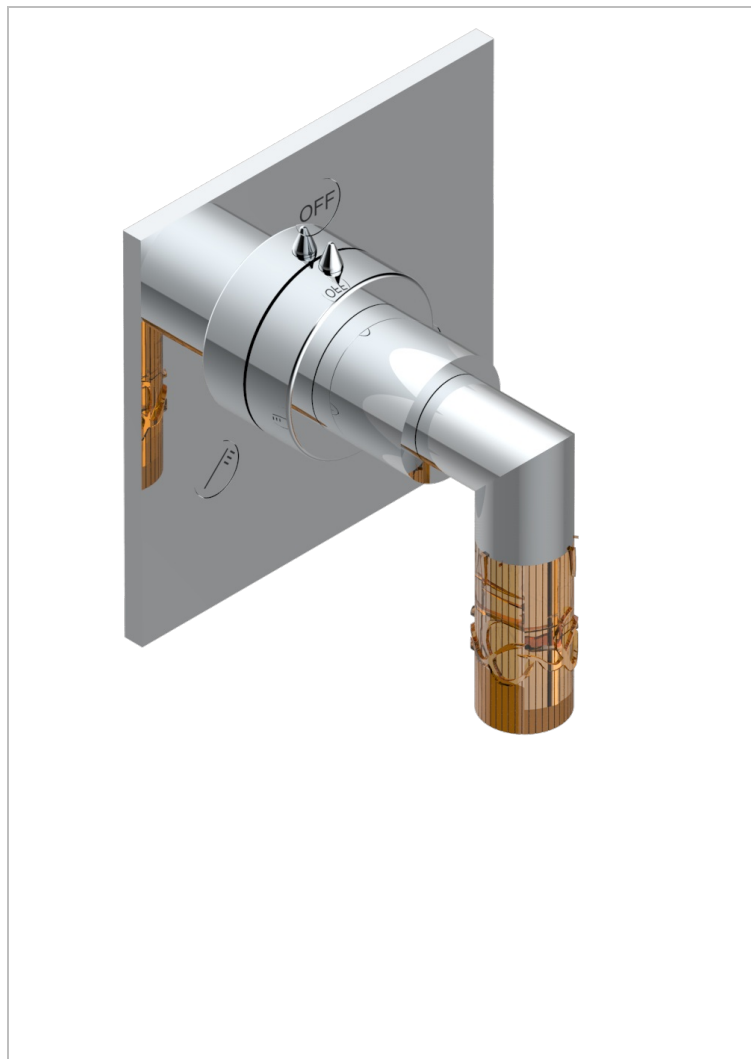

BAMBOU AMBER CRYSTAL

A34-48M2SB

Trim for wall mounted diverter, 2 ways - ref. 48M2 and 3 ways - ref. 49M3

CHARACTERISTIC

- BamboU Amber crystal
- Trim for wall mounted diverter, 2 ways - ref. 48M2 and 3 ways - ref. 49M3

RELATED SKU'S

- Ref. G00-48M2SOA Wall mounted 3-way diverter with ceramic cartridge for concealed installation- 1 inlet 3/4" and 2 outlets 1/2" without stop position, without trim
- Ref. G00-48M2SPSA Wall mounted 3-way diverter with ceramic cartridge for concealed installation, 1 inlet 3/4" and 2 outlets 1/2" with stop position, without trim
- Ref. G00-49M3SPSA Wall mounted 4-way diverter with ceramic cartridge for concealed installation- 1 inlet 3/4" and 3 outlets 1/2" with stop position, without trim