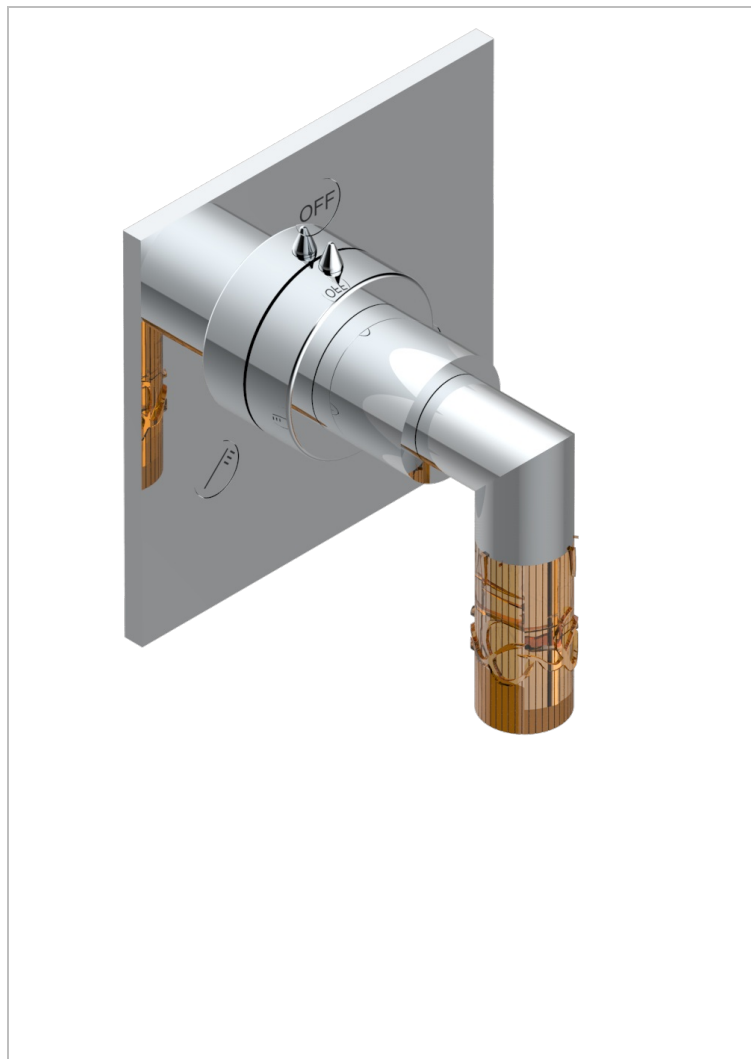

ВАНБОУ С ХРУСТАЛЕМ ЯНТАРНОГО ЦВЕТА

A34-48M2SB

Trim for wall mounted diverter, 2 ways - ref. 48M2 and 3 ways - ref. 49M3

ХАРАКТЕРИСТИКИ

- Bambou с хрусталём янтарного цвета
- Trim for wall mounted diverter, 2 ways - ref. 48M2 and 3 ways - ref. 49M3

СВЯЗАННЫЕ ТОВАРНЫЕ ПОЗИЦИИ

- Ref. G00-48M2SOA Wall mounted 3-way diverter with ceramic cartridge for concealed installation- 1 inlet 3/4" and 2 outlets 1/2" without stop position, without trim
- Ref. G00-48M2SPSA Wall mounted 3-way diverter with ceramic cartridge for concealed installation, 1 inlet 3/4" and 2 outlets 1/2" with stop position, without trim
- Ref. G00-49M3SPSA Wall mounted 4-way diverter with ceramic cartridge for concealed installation- 1 inlet 3/4" and 3 outlets 1/2" with stop position, without trim