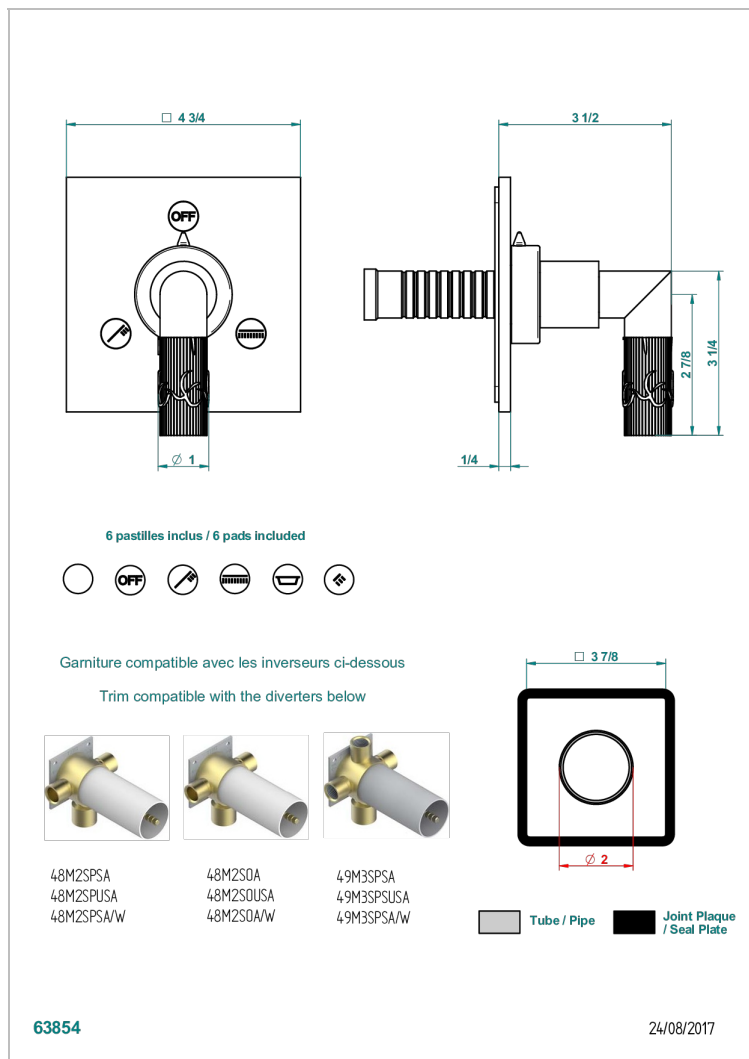

ВАНБОУ С ХРУСТАЛЕМ ЯНТАРНОГО ЦВЕТА

A34-48M2SB

Trim for wall mounted diverter, 2 ways - ref. 48M2 and 3 ways - ref. 49M3

ХАРАКТЕРИСТИКИ

- Bambou с хрусталём янтарного цвета
- Trim for wall mounted diverter, 2 ways - ref. 48M2 and 3 ways - ref. 49M3

СВЯЗАННЫЕ ТОВАРНЫЕ ПОЗИЦИИ

- Ref. G00-48M2SOA Wall mounted 3-way diverter with ceramic cartridge for concealed installation- 1 inlet 3/4" and 2 outlets 1/2" without stop position, without trim
- Ref. G00-48M2SPSA Wall mounted 3-way diverter with ceramic cartridge for concealed installation, 1 inlet 3/4" and 2 outlets 1/2" with stop position, without trim
- Ref. G00-49M3SPSA Wall mounted 4-way diverter with ceramic cartridge for concealed installation- 1 inlet 3/4" and 3 outlets 1/2" with stop position, without trim