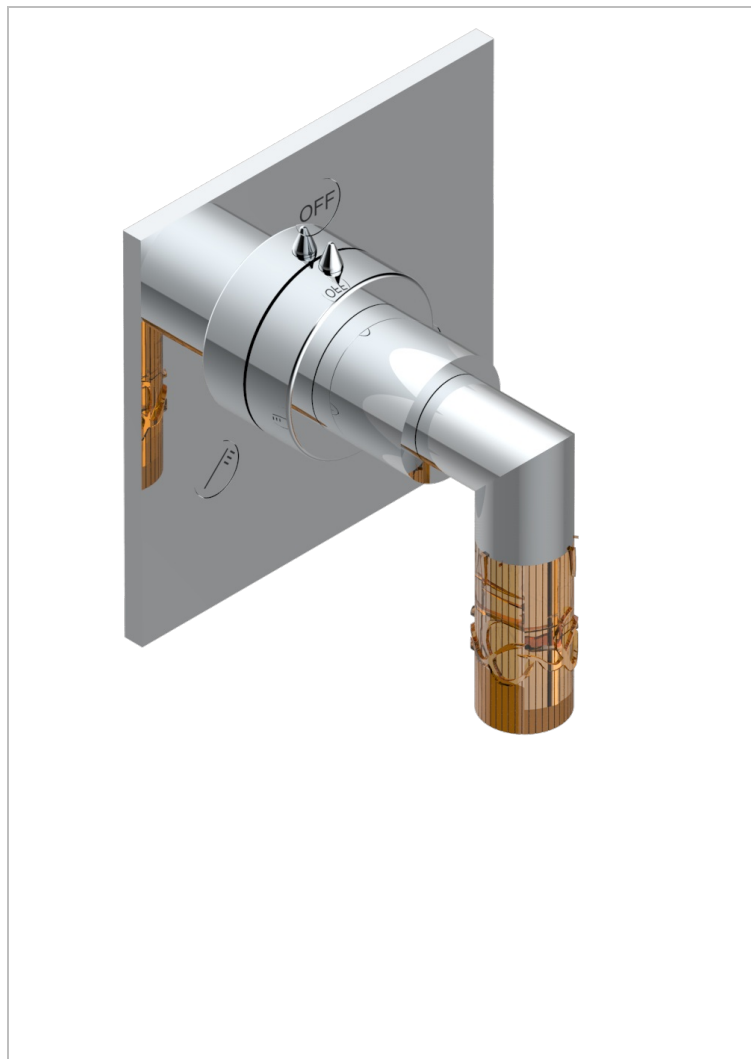

# BAMBOU AMBER CRYSTAL

A34-48M2SB

Trim for wall mounted diverter, 2 ways - ref. 48M2 and 3 ways - ref. 49M3

## CHARACTERISTIC

- BamboU Amber crystal
- Trim for wall mounted diverter, 2 ways - ref. 48M2 and 3 ways - ref. 49M3

## RELATED SKU'S

- Ref. G00-48M2SOA Wall mounted 3-way diverter with ceramic cartridge for concealed installation- 1 inlet 3/4" and 2 outlets 1/2" without stop position, without trim
- Ref. G00-48M2SPSA Wall mounted 3-way diverter with ceramic cartridge for concealed installation, 1 inlet 3/4" and 2 outlets 1/2" with stop position, without trim
- Ref. G00-49M3SPSA Wall mounted 4-way diverter with ceramic cartridge for concealed installation- 1 inlet 3/4" and 3 outlets 1/2" with stop position, without trim